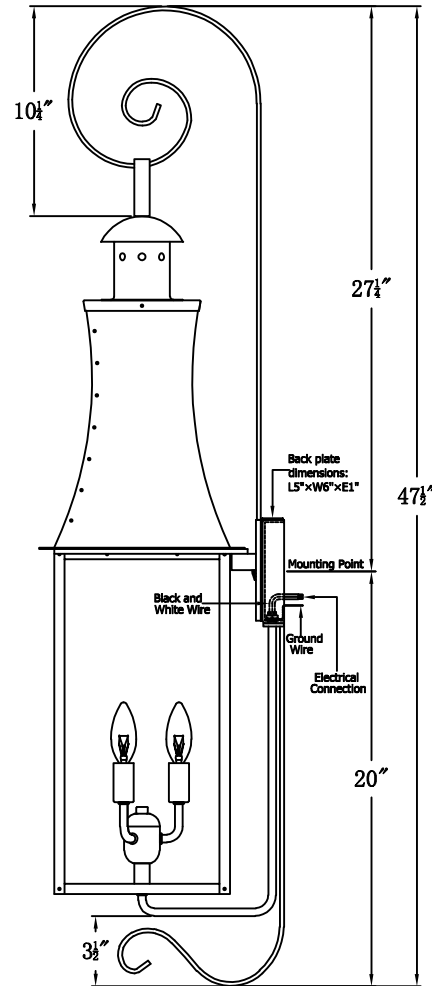

# CHURCHILL 36 Electric With Top Scroll And Bottom Farmhouse Hook (CH-36E TS6/BFH6 )

<b>The CopperSmith</b>		
Product Description	Drawing Description	<u>9152 Hard Drive</u>
Sockets:3-E12 Candelabra	REV:A/0	Foley Alabama 36536
Watts:3-60W	Date:02/28/2022	SKU Number:CH-36E
	Drawing by:Jason Huang	Product Name:Churchill 36 Electric