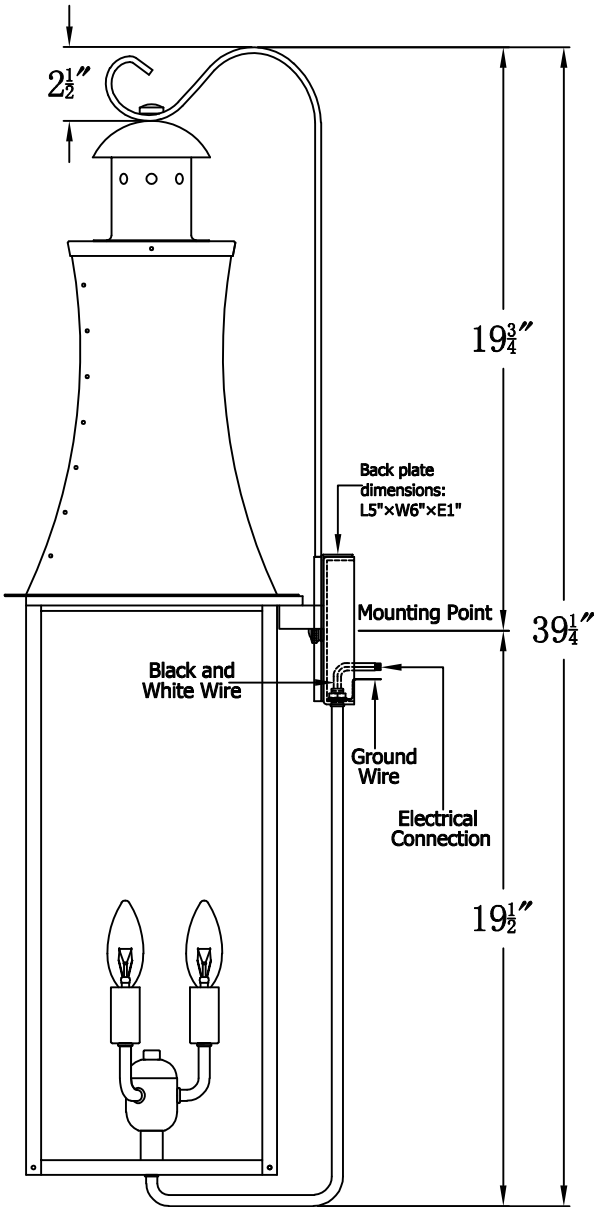

CHURCHILL 38 Electric With Farm House Hook (CH-38E FH5)

The CopperSmith		
Product Description	Drawing Description	<u>9152 Hard Drive</u>
Sockets:3-E12 Candelabra	REV:A/0	Foley Alabama 36536
Watts:3-60W	Date:03/01/2022	SKU Number:CH-38E
	Drawing by:Jason Huang	Product Name:Churchill 38 Electric