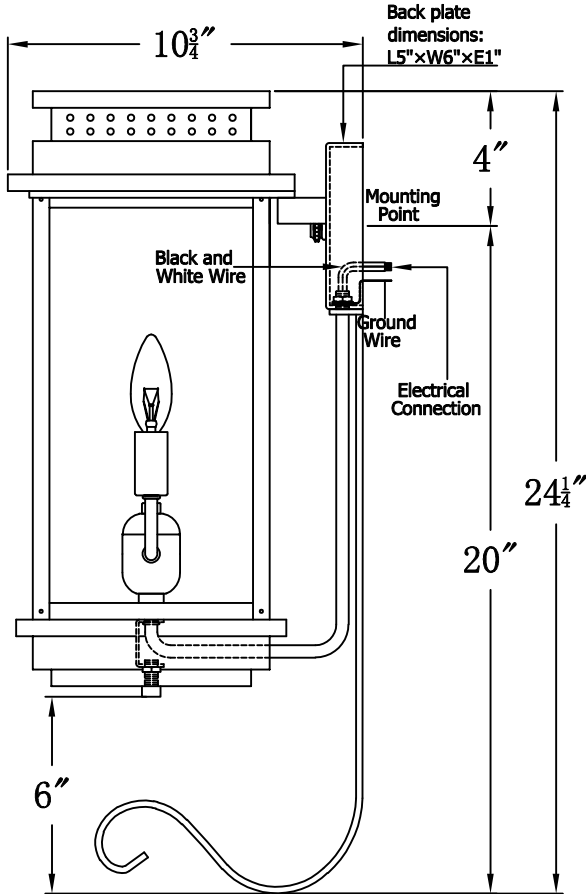

CONTEMPO 18 Electric With Bottom Farmhouse Hook  
(CO-18E BFH6 )

The CopperSmith

Product Description	Drawing Description	9152 Hard Drive
Sockets:2-E12 Candelabra	REV:A/0	Foley Alabama 36536
Watts:2-60W	Date:03/04/2022	SKU Number:CO-18E
	Drawing by:Jason Huang	Product Name:Contempo 18 Electric