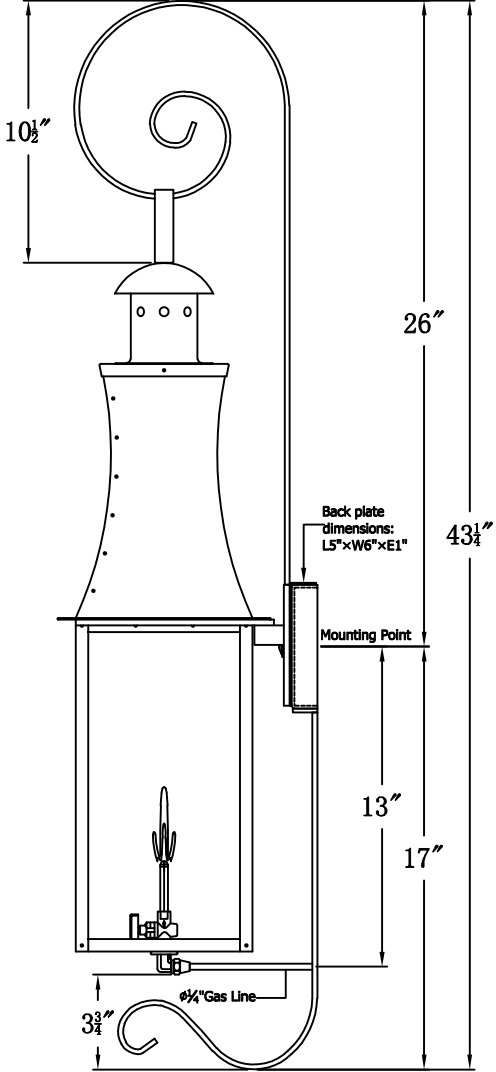

CHURCHILL 30 Gas With Top Scroll And Bottom Farmhouse Hook (CH-30G TS2/BFH4)

The CopperSmith		
Product Description	Drawing Description	<u>9152 Hard Drive</u>
Burner:Single	REV:A/0	Foley Alabama 36536
Gas Valve Name:VNG(P)50	Date:02/26/2022	SKU Number:CH-30G
	Drawing by:Jason Huang	Product Name:Churchill 30 Gas