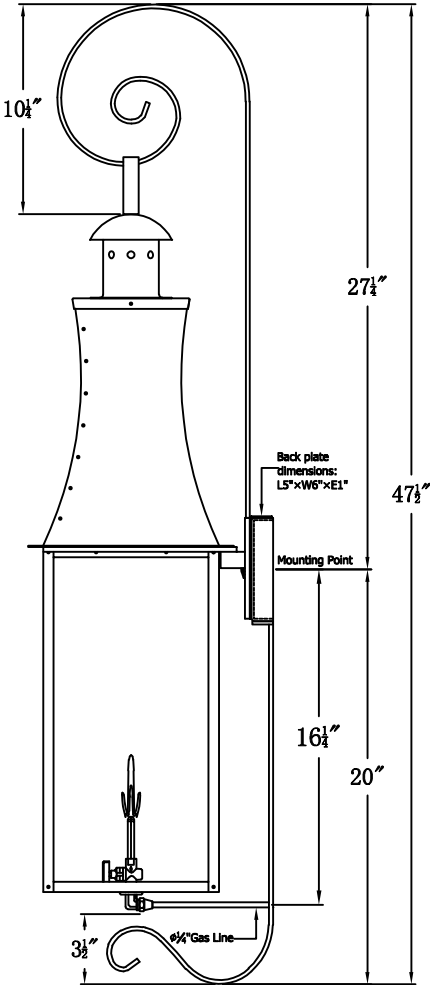

CHURCHILL 36 Gas With Top Scroll And Bottom Farmhouse Hook (CH-36G TS6/BFH6)

The CopperSmith		
Product Description	Drawing Description	<u>9152 Hard Drive</u>
Burner: Single	REV: A/0	Foley Alabama 36536
Gas Valve Name: VNG(P)50	Date: 02/28/2022	SKU Number: CH-36G
	Drawing by: Jason Huang	Product Name: Churchill 36 Gas