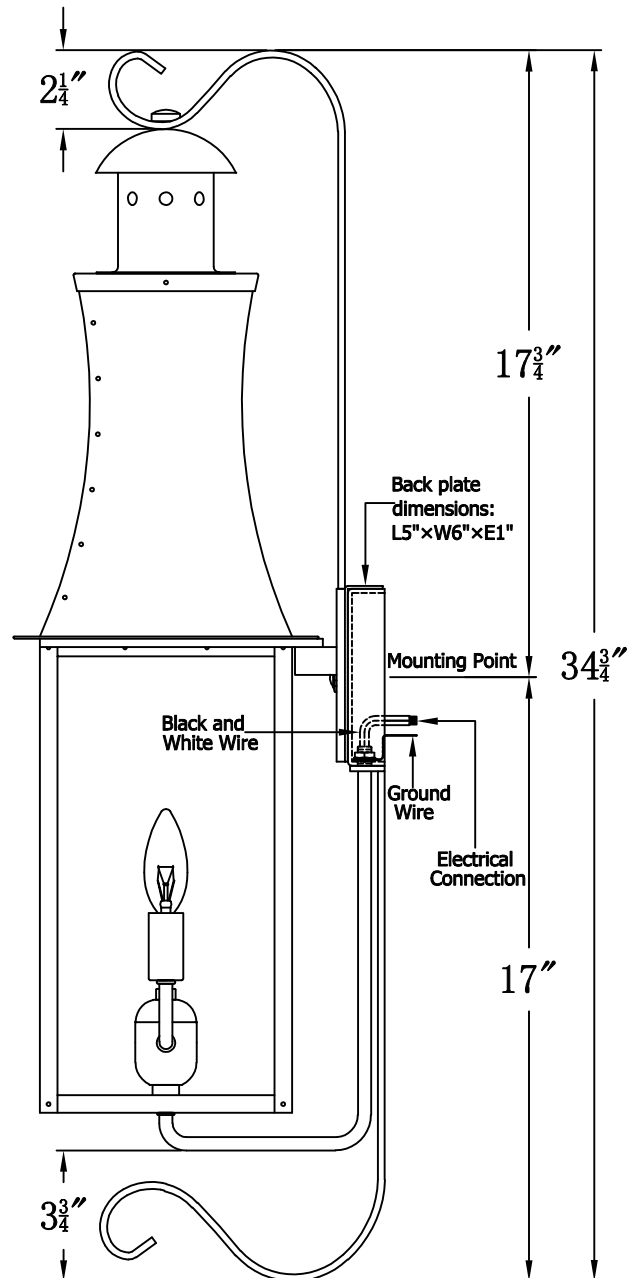

CHURCHILL 30 Electric With Top And Bottom Farmhouse Hook
(CH-30E FH2/BFH4)

The CopperSmith		
Product Description	Drawing Description	<u>9152 Hard Drive</u>
Sockets:2-E12 Candelabra	REV:A/0	Foley Alabama 36536
Watts:2-60W	Date:02/26/2022	SKU Number:CH-30E
	Drawing by:Jason Huang	Product Name:Churchill 30 Electric