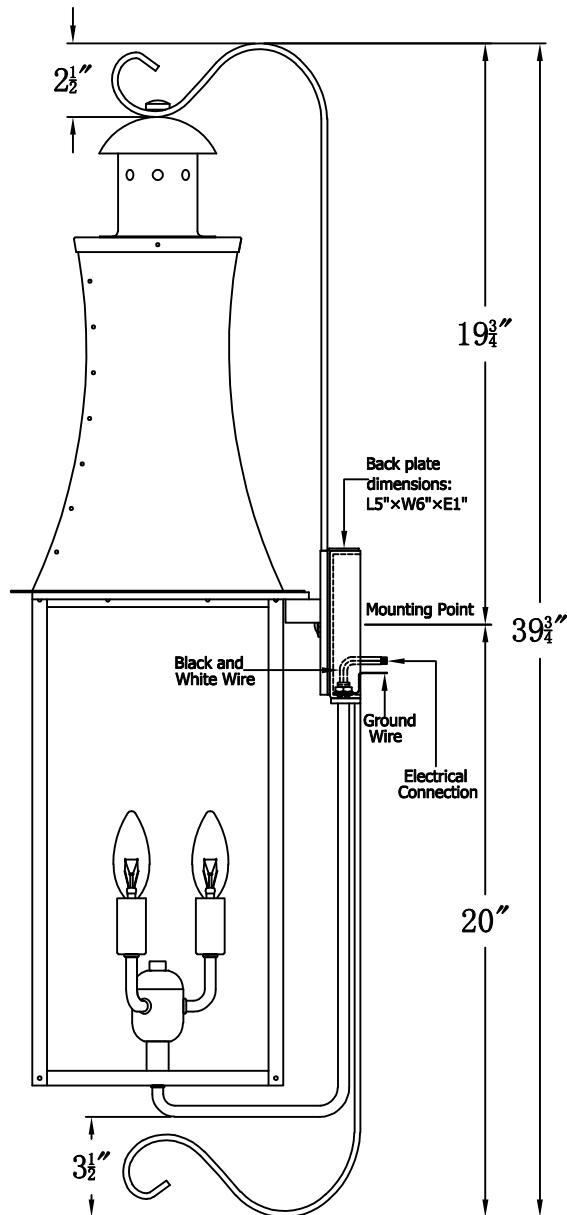

CHURCHILL 36 Electric With Top And Bottom Farmhouse Hook
(CH-36E FH5/BFH6)

The CopperSmith		
Product Description	Drawing Description	<u>9152 Hard Drive</u>
Sockets:3-E12 Candelabra	REV:A/0	Foley Alabama 36536
Watts:3-60W	Date:02/28/2022	SKU Number:CH-36E
	Drawing by:Jason Huang	Product Name:Churchill 36 Electric