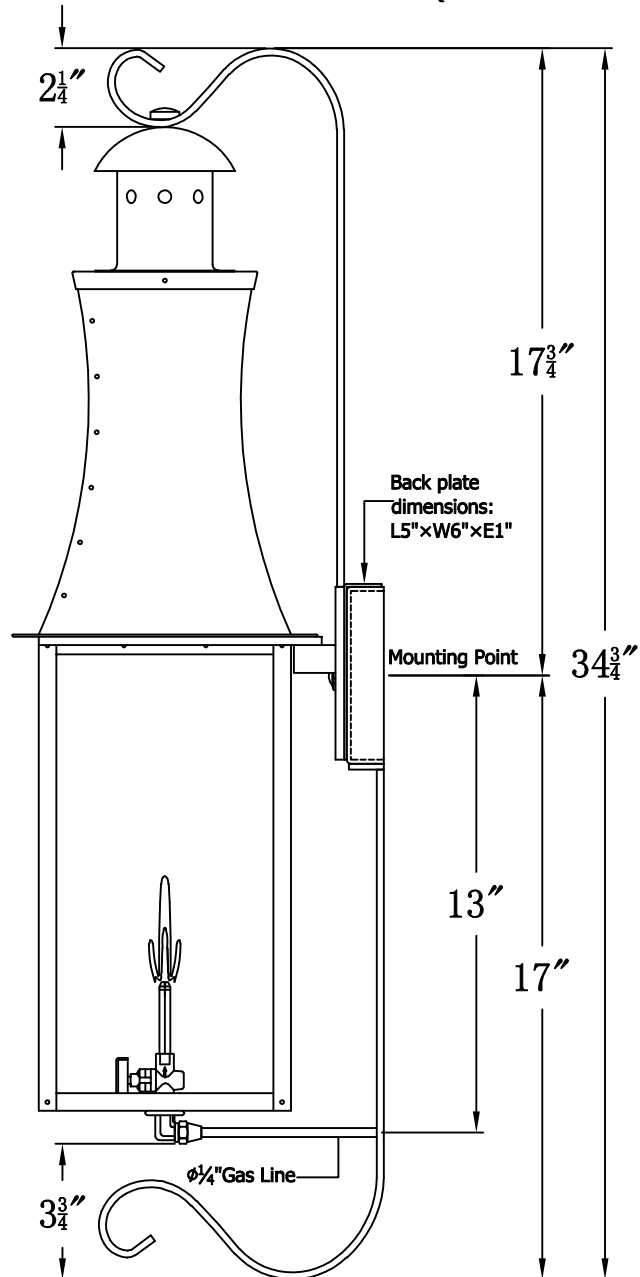

CHURCHILL 30 Gas With Top And Bottom Farmhouse Hook
(CH-30G FH2/BFH4)

The CopperSmith

Product Description		Drawing Description		9152 Hard Drive Foley Alabama 36536	
Burner:Single		REV:A/0		SKU Number:CH-30G	
Gas Valve Name:VNG(P)50		Date:02/26/2022		Product Name:Churchill 30 Gas	
		Drawing by:Jason Huang			