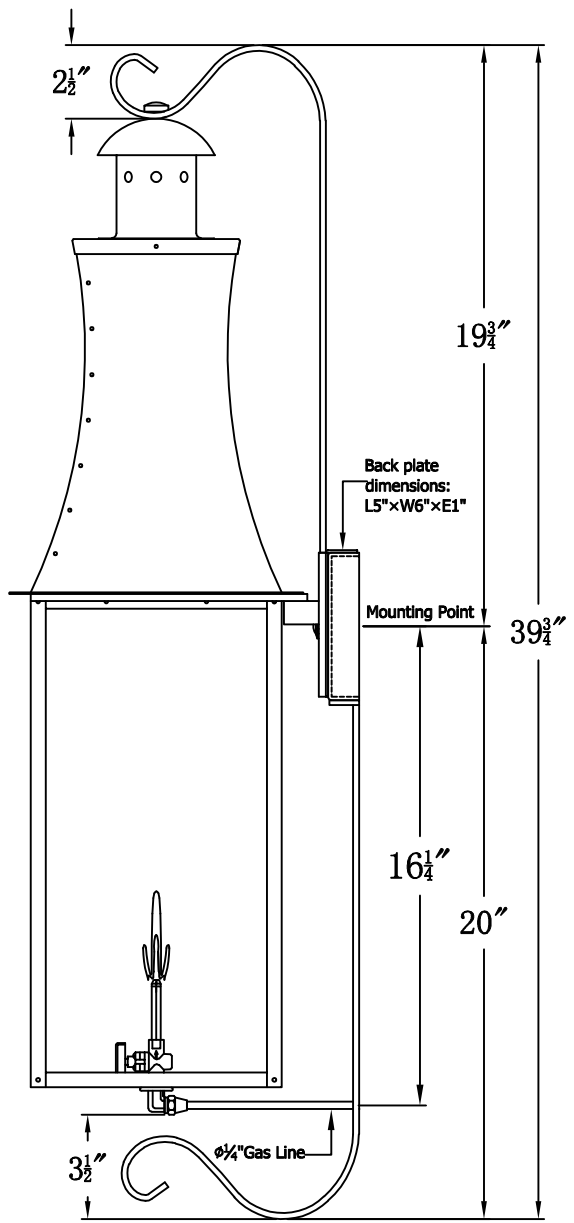

CHURCHILL 36 Gas With Top And Bottom Farmhouse Hook
(CH-36G FH5/BFH6)

The CopperSmith		
Product Description	Drawing Description	<u>9152 Hard Drive</u>
Burner:Single	REV:A/0	Foley Alabama 36536
Gas Valve Name:VNG(P)50	Date:02/28/2022	SKU Number:CH-36G
	Drawing by:Jason Huang	Product Name:Churchill 36 Gas