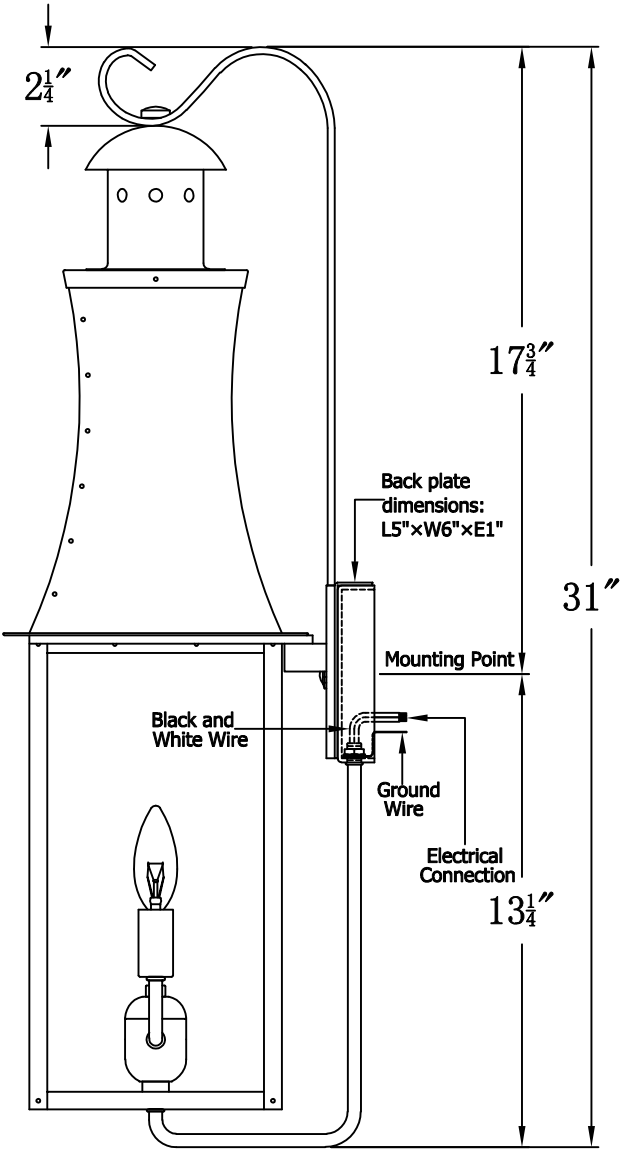

CHURCHILL 30 Electric With Farm House Hook (CH-30E FH2)

The CopperSmith		
Product Description	Drawing Description	<u>9152 Hard Drive</u>
Sockets:2-E12 Candelabra	REV:A/0	Foley Alabama 36536
Watts:2-60W	Date:02/26/2022	SKU Number:CH-30E
	Drawing by:Jason Huang	Product Name:Churchill 30 Electric