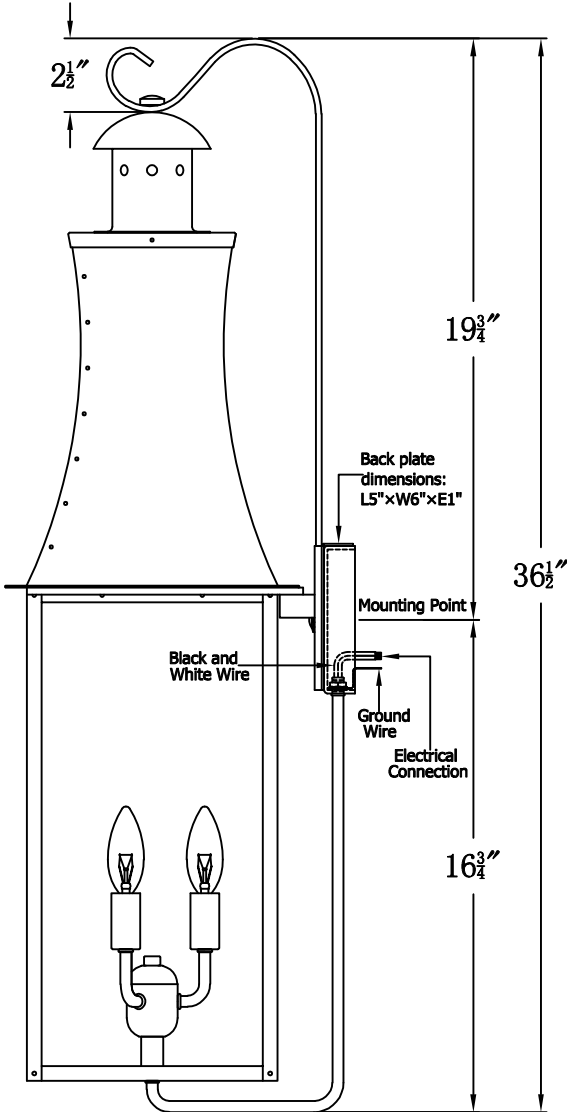

CHURCHILL 36 Electric With Farm House Hook (CH-36E FH5)

The CopperSmith		
Product Description	Drawing Description	<u>9152 Hard Drive</u>
Sockets:3-E12 Candelabra	REV:A/0	Foley Alabama 36536
Watts:3-60W	Date:02/28/2022	SKU Number:CH-36E
	Drawing by:Jason Huang	Product Name:Churchill 36 Electric