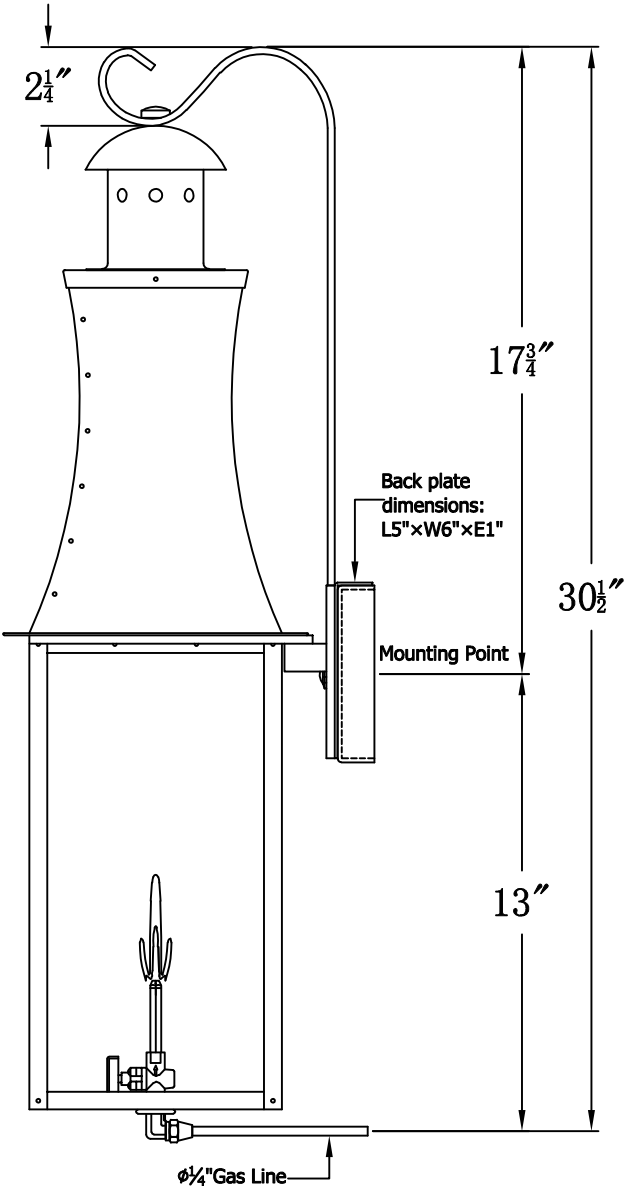

CHURCHILL 30 Gas With Farm House Hook (CH-30G FH2)

The CopperSmith		
Product Description	Drawing Description	<u>9152 Hard Drive</u>
Burner:Single	REV:A/0	Foley Alabama 36536
Gas Valve Name:VNG(P)50	Date:02/26/2022	SKU Number:CH-30G
	Drawing by:Jason Huang	Product Name:Churchill 30 Gas