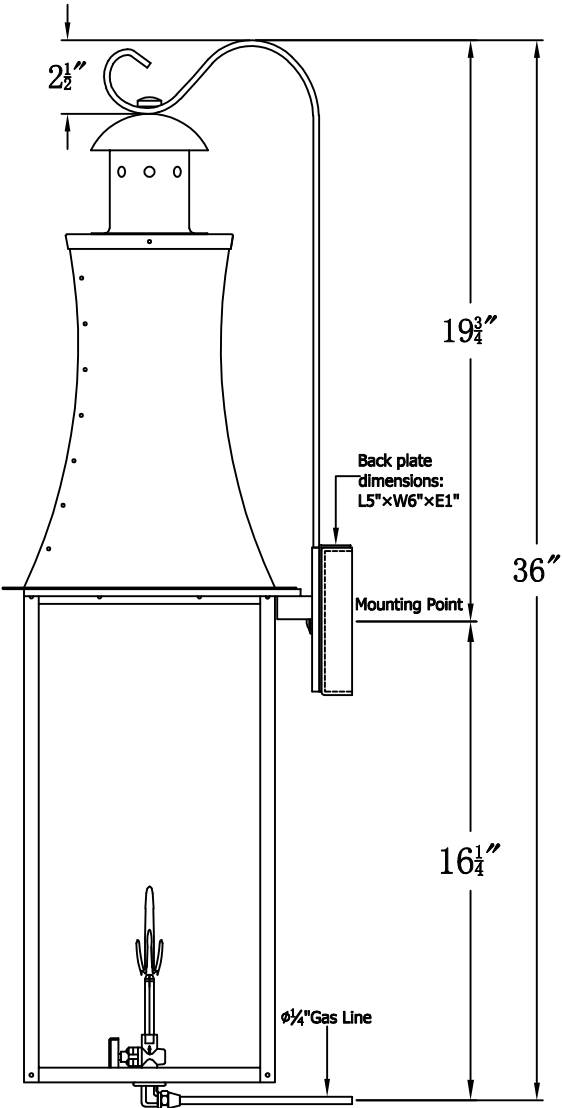

# CHURCHILL 36 Gas With Farm House Hook (CH-36G FH5 )

## The CopperSmith

		<u>9152 Hard Drive</u> Foley Alabama 36536
Product Description	Drawing Description	
Burner:Single	REV:A/0	
Gas Valve Name:VNG(P)50	Date:02/28/2022	SKU Number:CH-36G
	Drawing by:Jason Huang	Product Name:Churchill 36 Gas