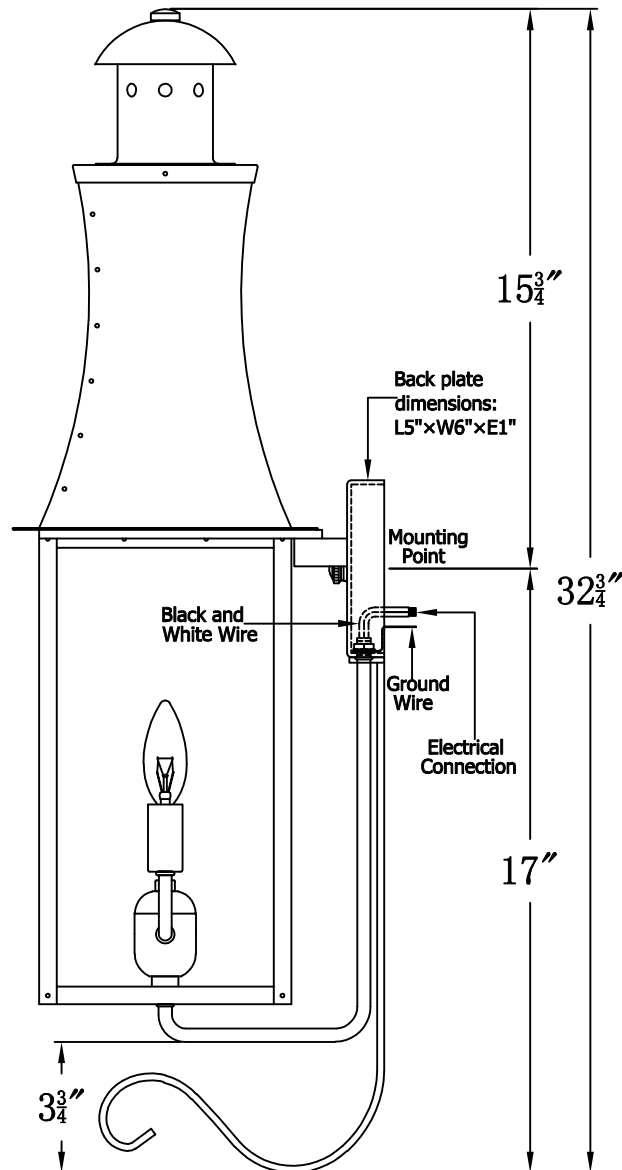

# CHURCHILL 30 Electric With Bottom Farmhouse Hook (CH-30E BFH4 )

The CopperSmith		
Product Description	Drawing Description	<u>9152 Hard Drive</u>
Sockets:2-E12 Candelabra	REV:A/0	Foley Alabama 36536
Watts:2-60W	Date:02/26/2022	SKU Number:CH-30E
	Drawing by:Jason Huang	Product Name:Churchill 30 Electric