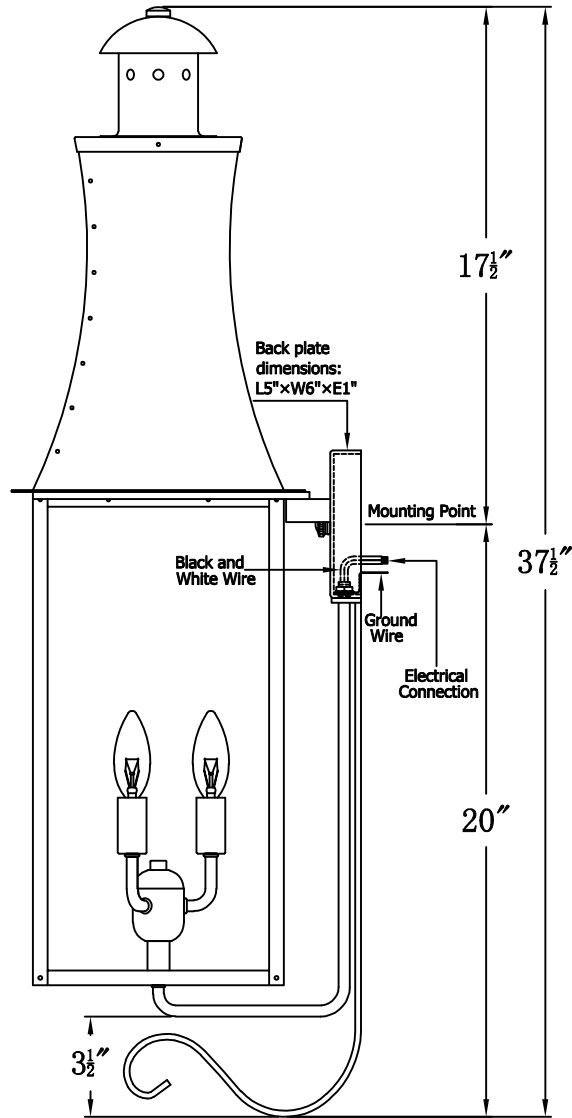

CHURCHILL 36 Electric With Bottom Farmhouse Hook (CH-36E BFH6)

| The CopperSmith | | |
|--------------------------|------------------------|---|
| Product Description | Drawing Description | <u>9152 Hard Drive</u> Foley Alabama 36536 |
| Sockets:3-E12 Candelabra | REV:A/0 | SKU Number:CH-36E |
| Watts:3-60W | Date:02/28/2022 | Product Name:Churchill 36 Electric |
| | Drawing by:Jason Huang | |