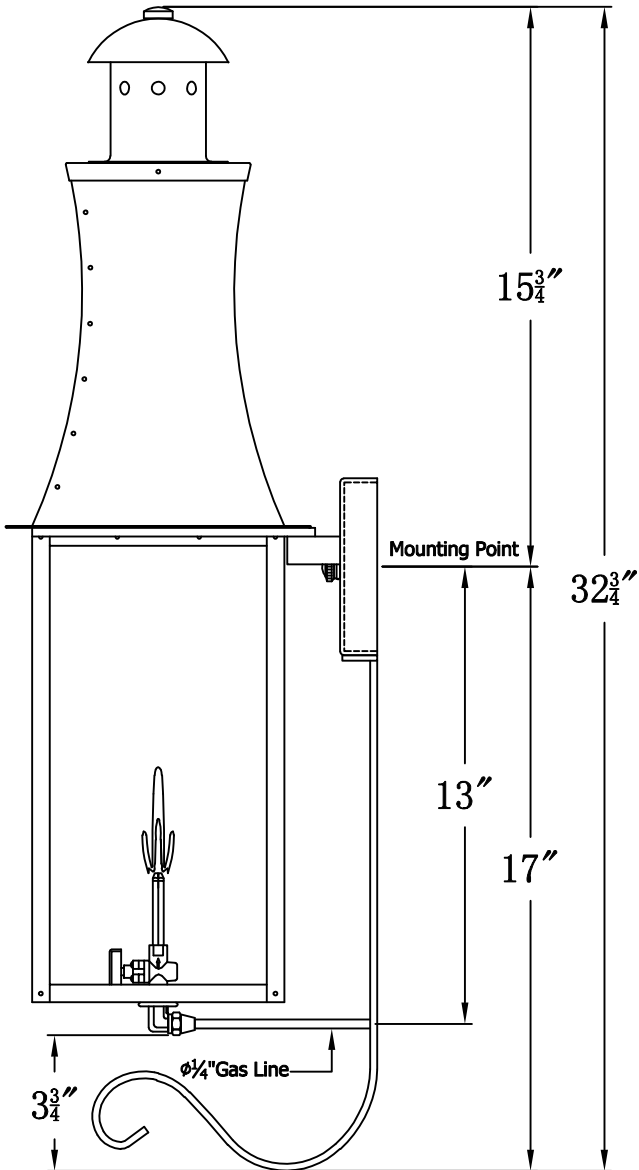

CHURCHILL 30 Gas With Bottom Farmhouse Hook (CH-30G BFH4)

The CopperSmith		
Product Description	Drawing Description	<u>9152 Hard Drive</u>
Burner:Single	REV:A/0	Foley Alabama 36536
Gas Valve Name:VNG(P)50	Date:02/26/2022	SKU Number:CH-30G
	Drawing by:Jason Huang	Product Name:Churchill 30 Gas