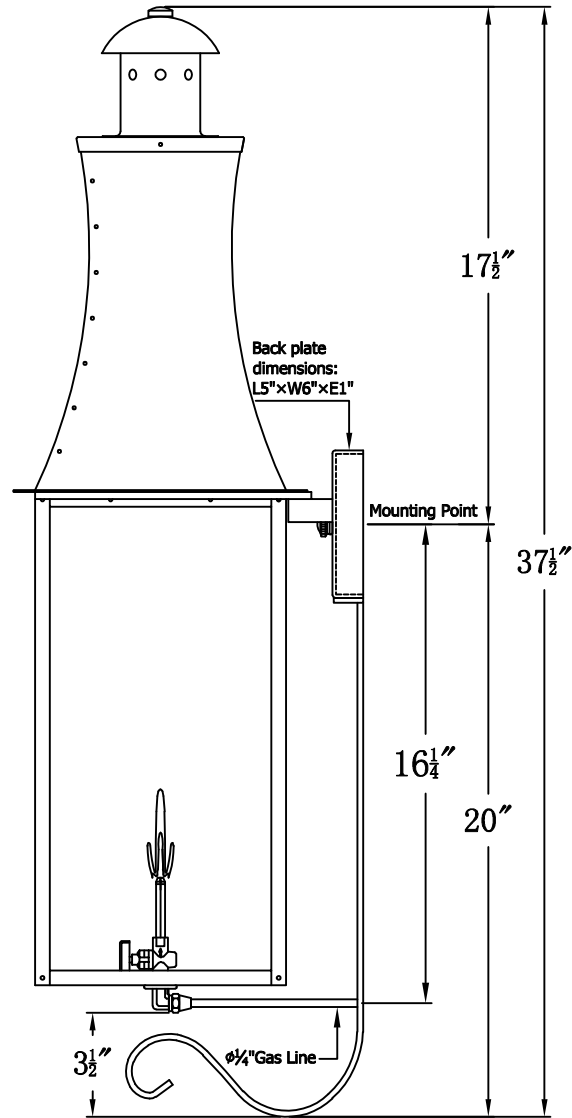

CHURCHILL 36 Gas With Bottom Farmhouse Hook (CH-36G BFH6)

The CopperSmith		
Product Description	Drawing Description	<u>9152 Hard Drive</u> Foley Alabama 36536
Burner: Single	REV: A/0	
Gas Valve Name: VNG(P)50	Date: 02/28/2022	SKU Number: CH-36G
	Drawing by: Jason Huang	Product Name: Churchill 36 Gas