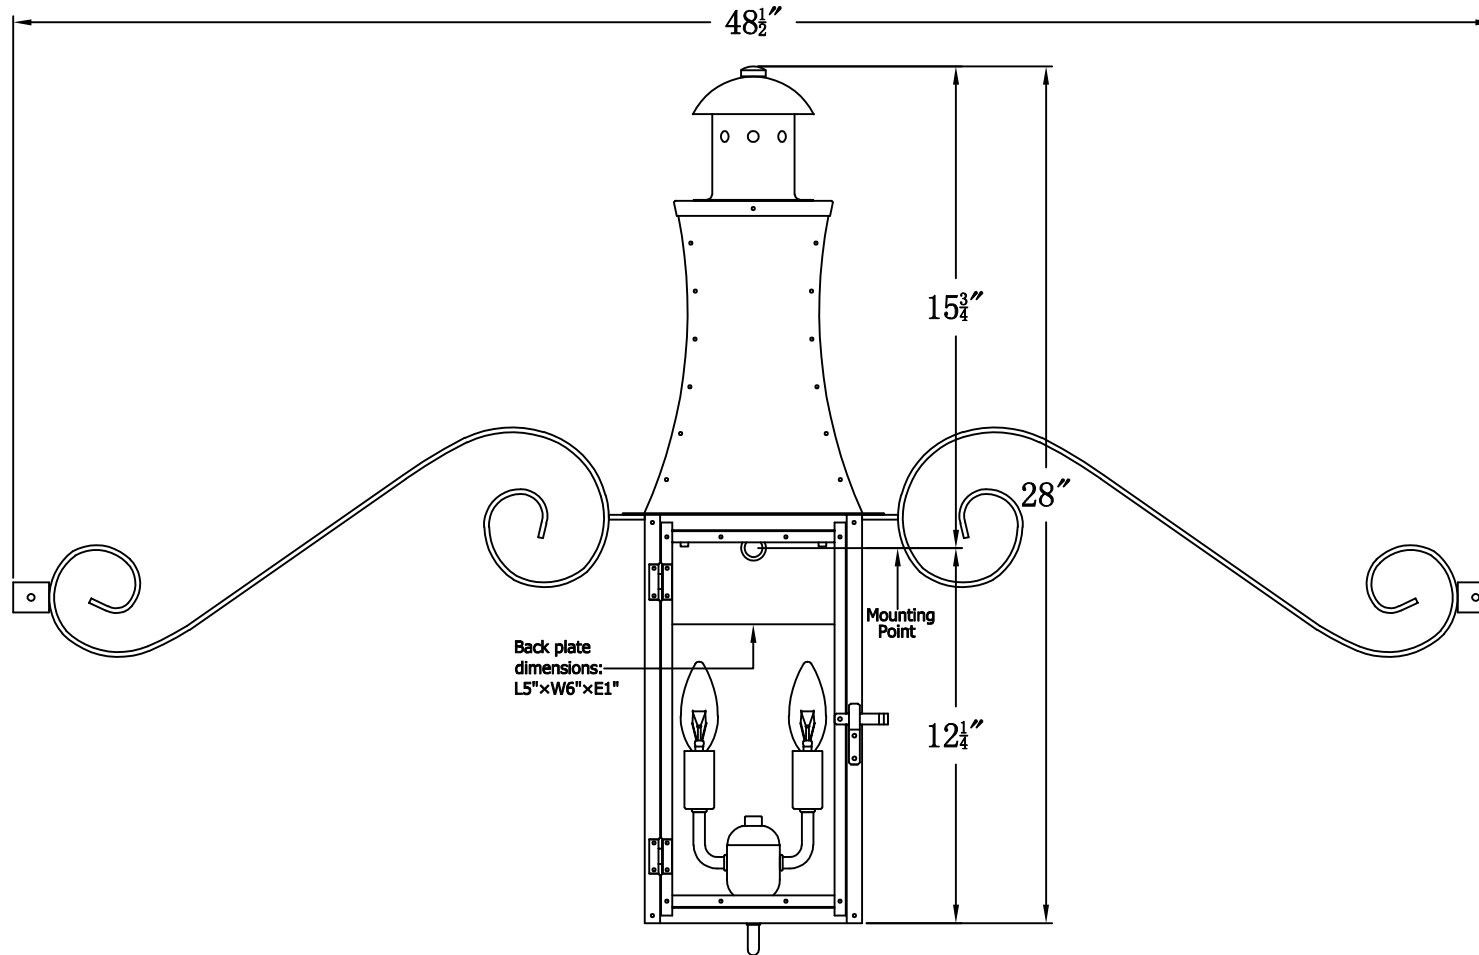

# CHURCHILL 30 Electric With Classic Moustache (CH-30E CMS)

## The CopperSmith

Product Description	Drawing Description	9152 Hard Drive
Sockets:2-E12 Candelabra	REV:A/0	Foley Alabama 36536
Watts:2-60W	Date:02/22/2022	SKU Number:CH-30E
	Drawing by:Jason Huang	Product Name:Churchill 30 Electric