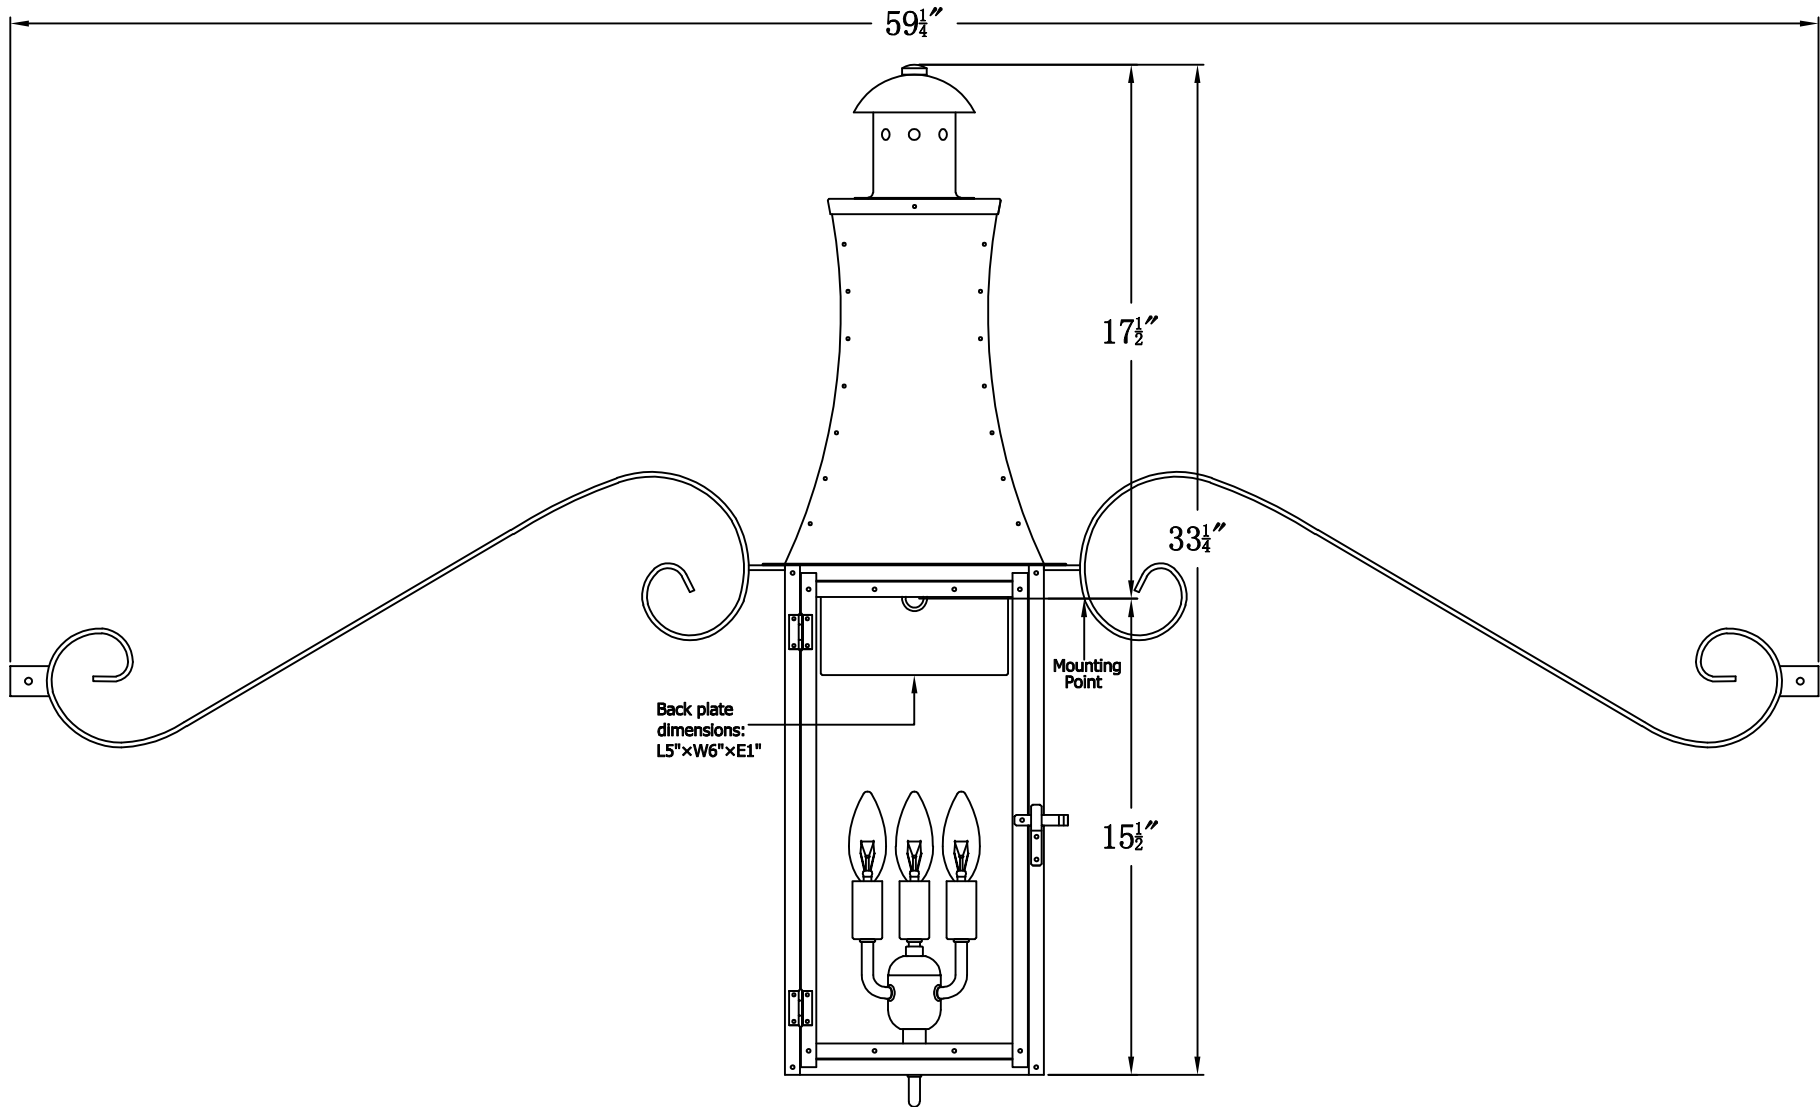

CHURCHILL 36 Electric With Classic Moustache  
(CH-36E CML)

The CopperSmith

Product Description	Drawing Description	9152 Hard Drive
Sockets:3-E12 Candelabra	REV:A/0	Foley Alabama 36536
Watts:3-60W	Date:02/26/2022	SKU Number:CH-36E
	Drawing by:Jason Huang	Product Name:Churchill 36 Electric