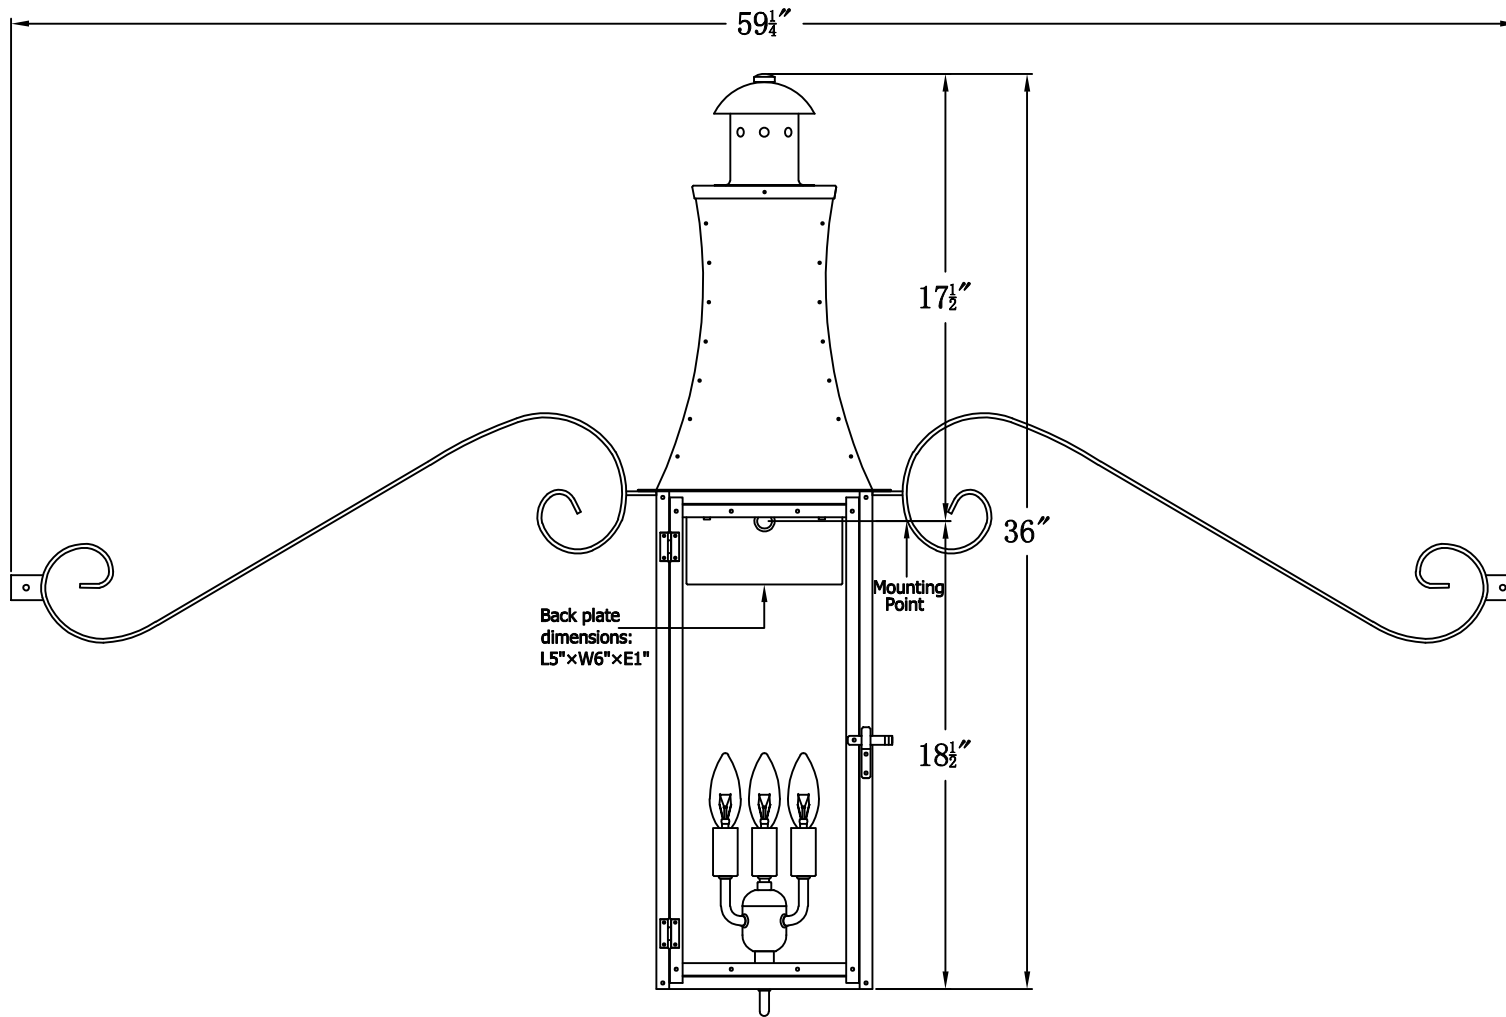

CHURCHILL 38 Electric With Classic Moustache  
(CH-38E CML)

The CopperSmith

Product Description	Drawing Description	9152 Hard Drive
Sockets:3-E12 Candelabra	REV:A/0	Foley Alabama 36536
Watts:3-60W	Date:02/28/2022	SKU Number:CH-38E
	Drawing by:Jason Huang	Product Name:Churchill 38 Electric