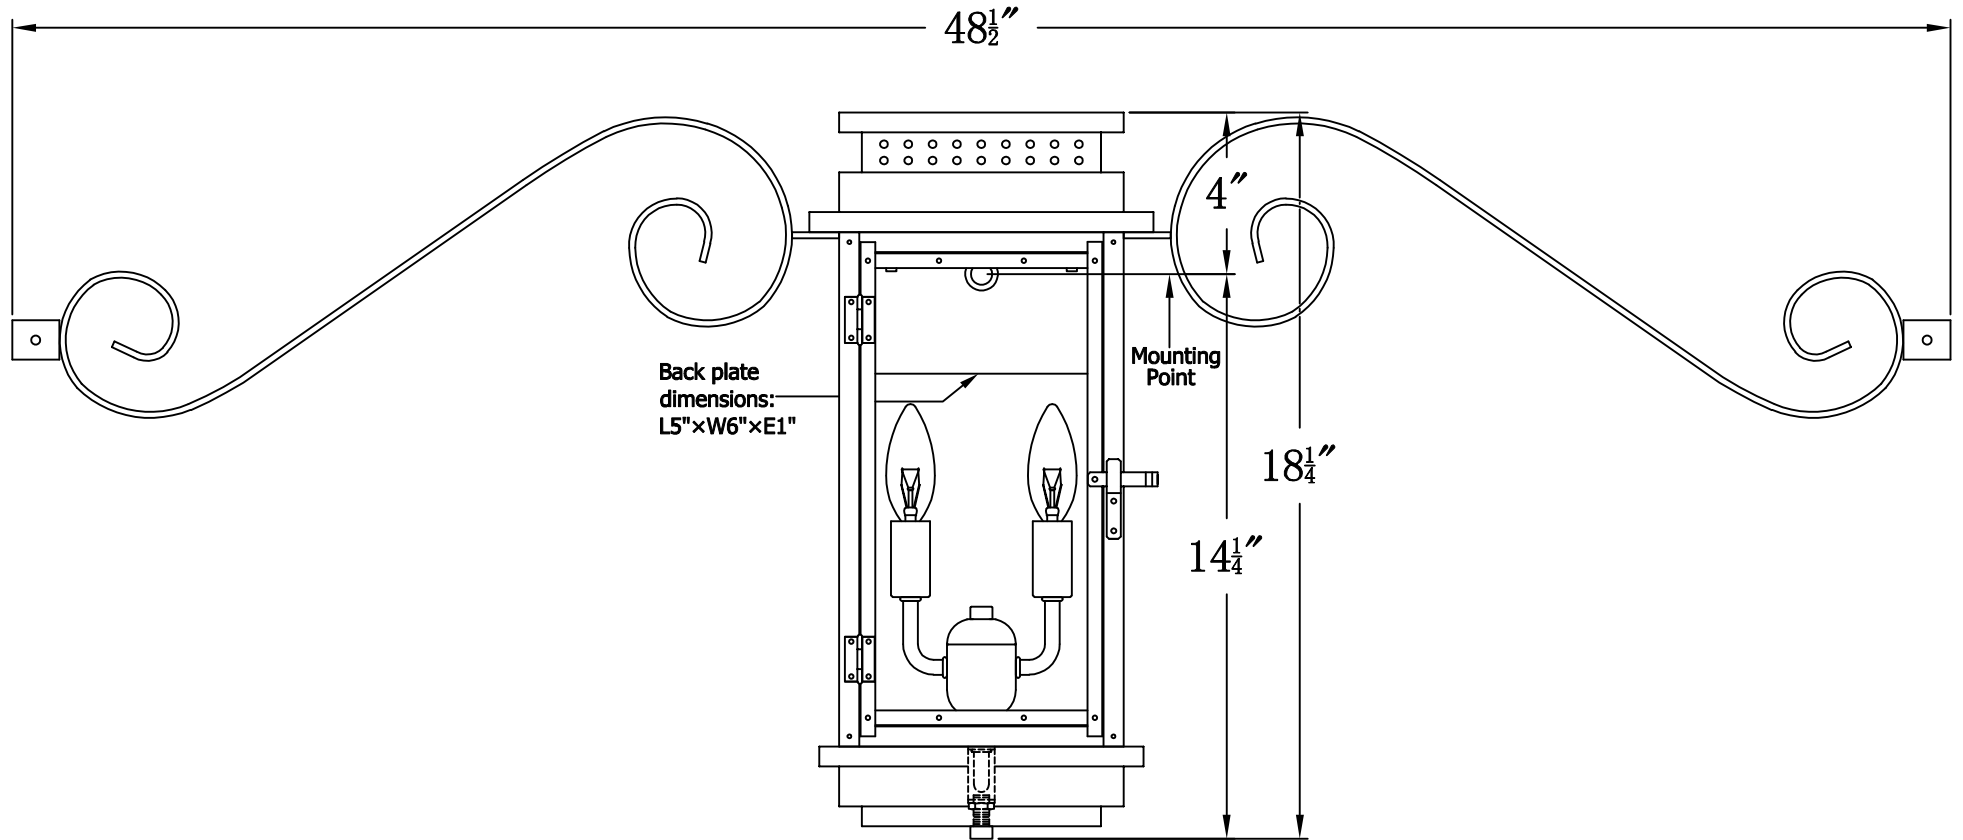

CONTEMPO 18 Electric With Classic Moustache  
(CO-18E CMS)

The CopperSmith

Product Description	Drawing Description	9152 Hard Drive
Sockets:2-E12 Candelabra	REV:A/0	Foley Alabama 36536
Watts:2-60W	Date:03/03/2022	SKU Number:CO-18E
	Drawing by:Jason Huang	Product Name:Contempo 18 Electric