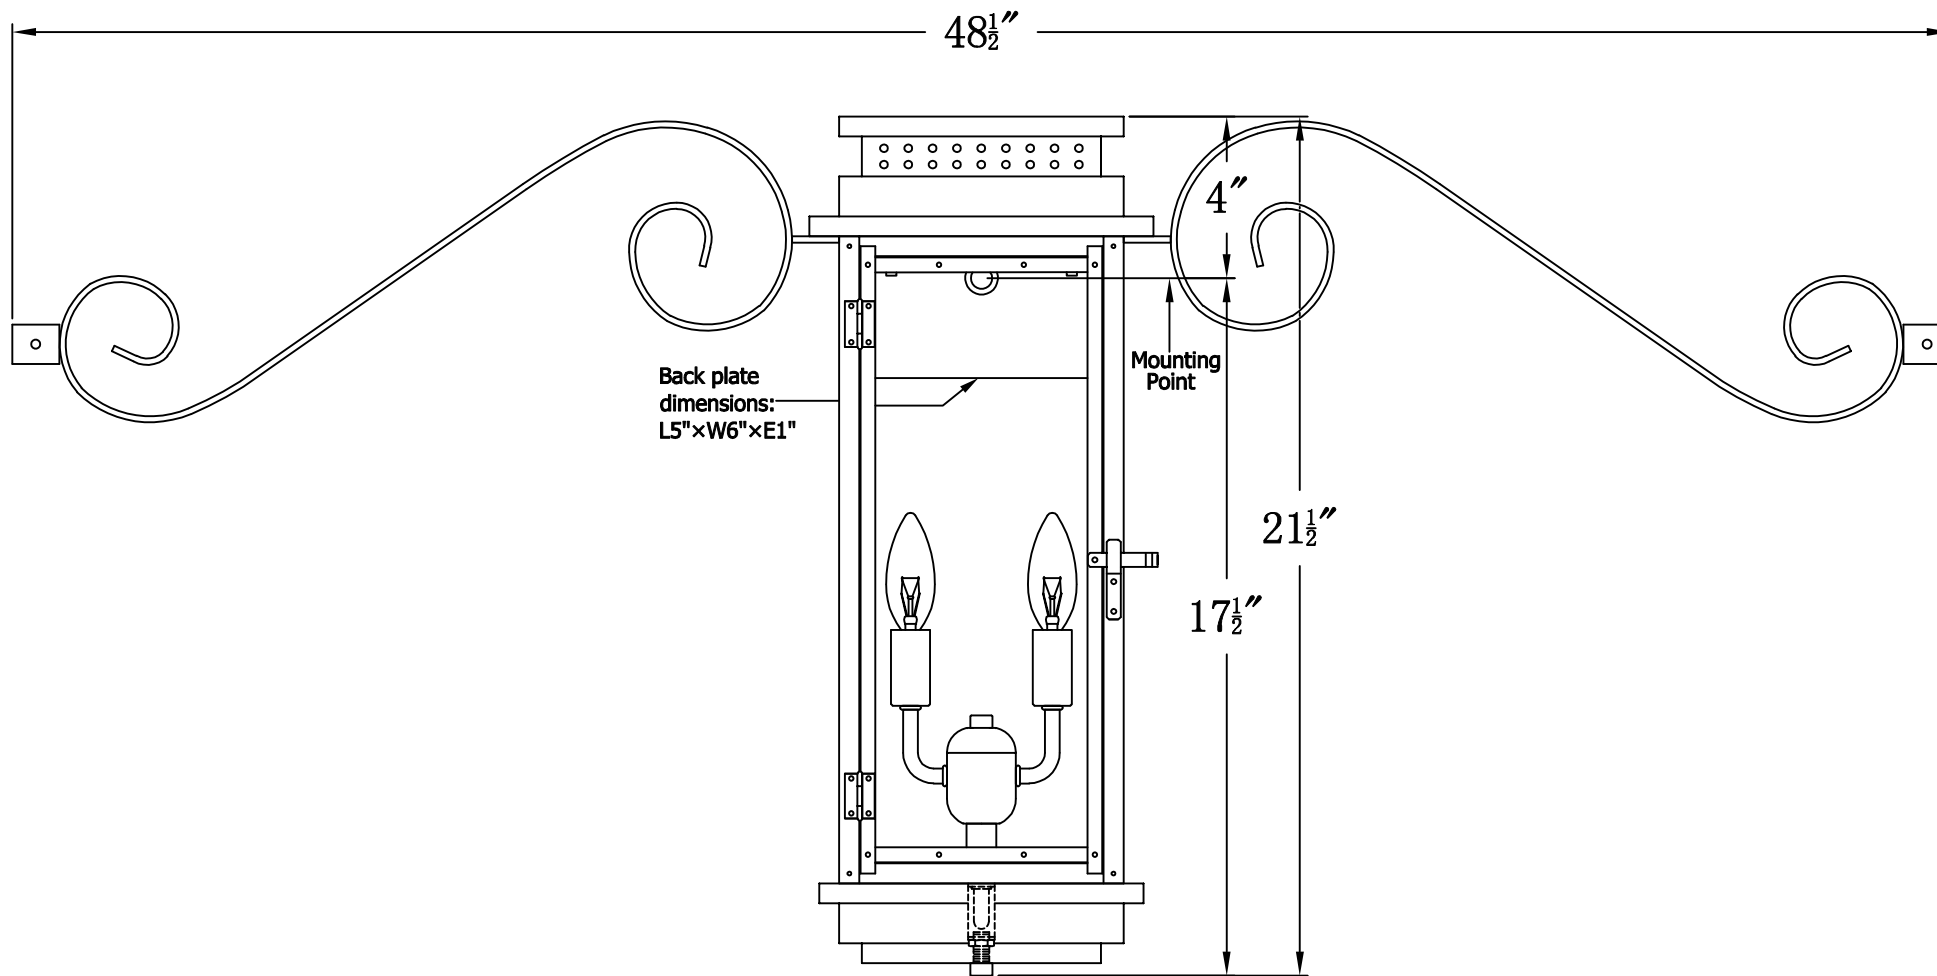

CONTEMPO 24 Electric With Classic Moustache
(CO-24E CMS)

The CopperSmith

Product Description	Drawing Description	9152 Hard Drive
Sockets:2-E12 Candelabra	REV:A/0	Foley Alabama 36536
Watts:2-60W	Date:03/04/2022	SKU Number:CO-24E
	Drawing by:Jason Huang	Product Name:Contempo 24 Electric