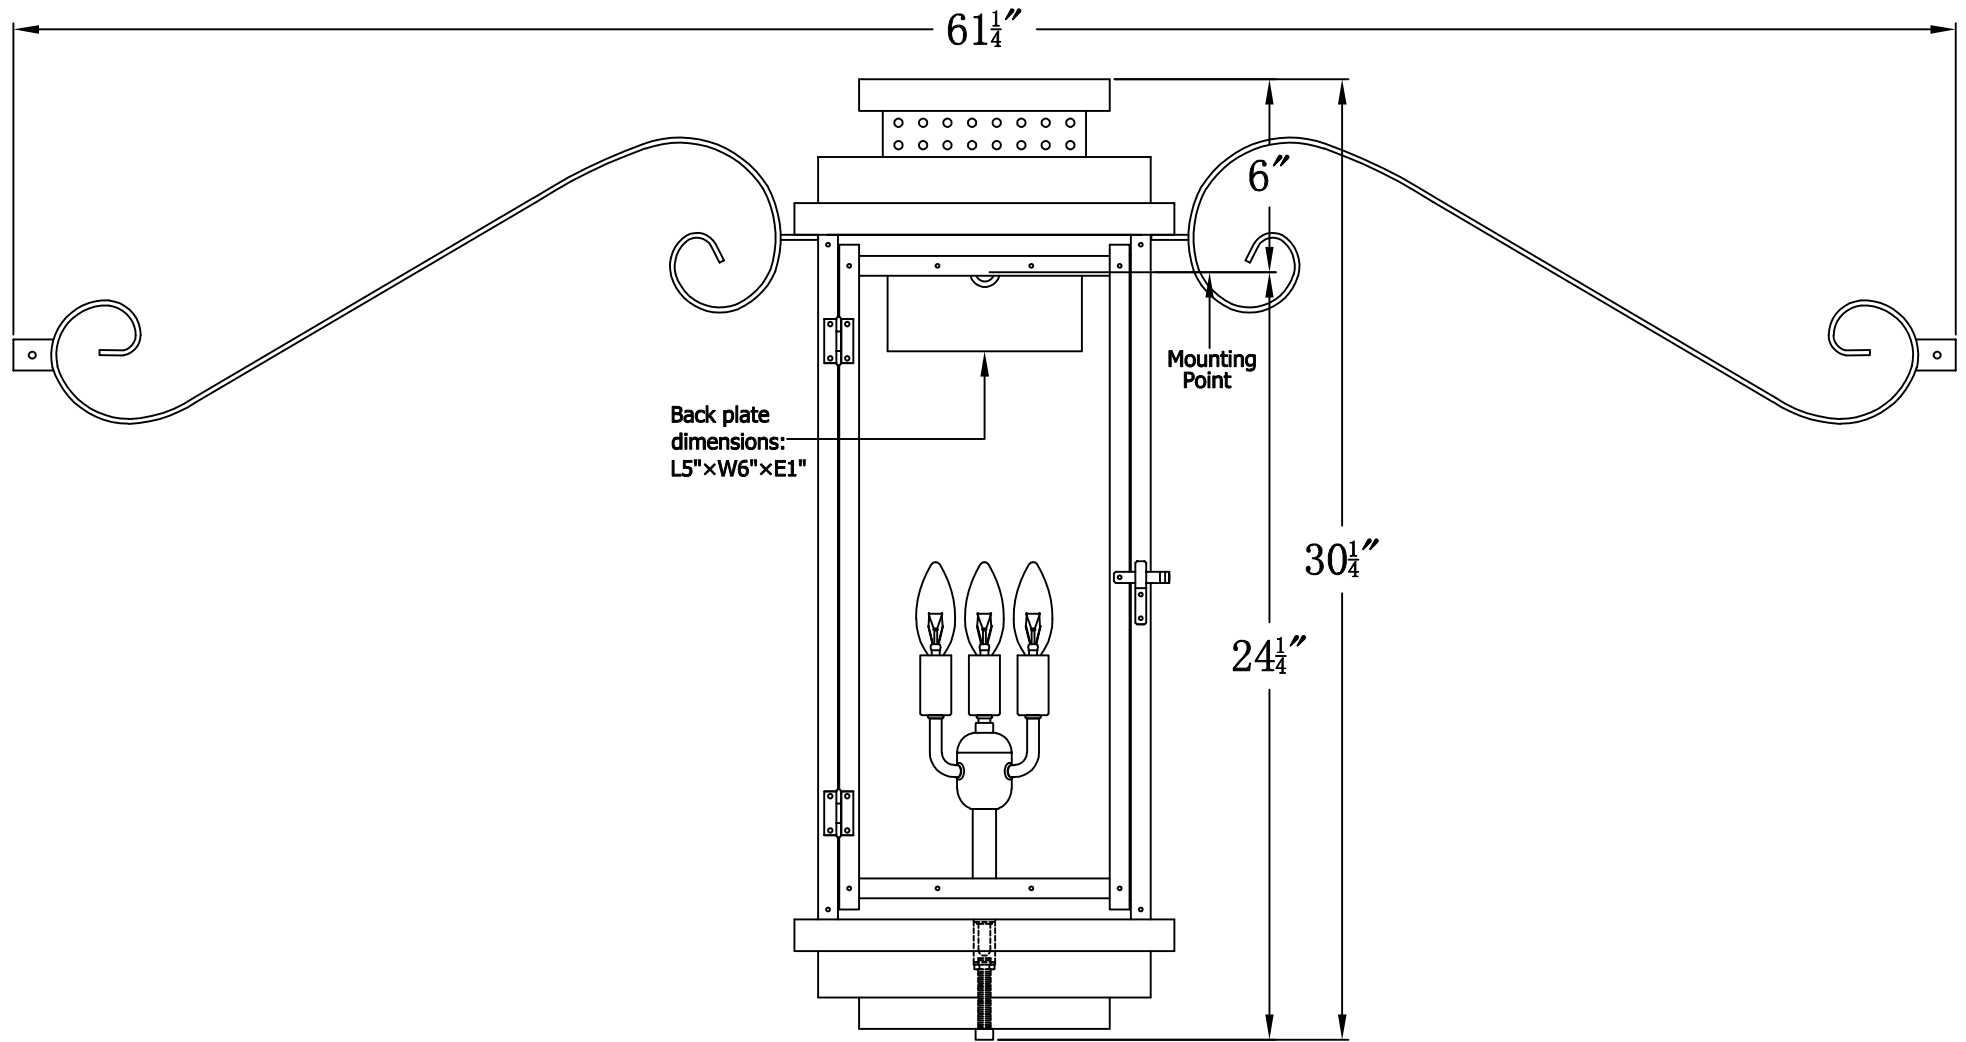

CONTEMPO 31 Electric With Classic Moustache
(CO-31E CML)

The CopperSmith

Product Description	Drawing Description	9152 Hard Drive
Sockets:3-E12 Candelabra	REV:A/0	Foley Alabama 36536
Watts:3-60W	Date:03/07/2022	SKU Number:CO-31E
	Drawing by:Jason Huang	Product Name:Contempo 31 Electric