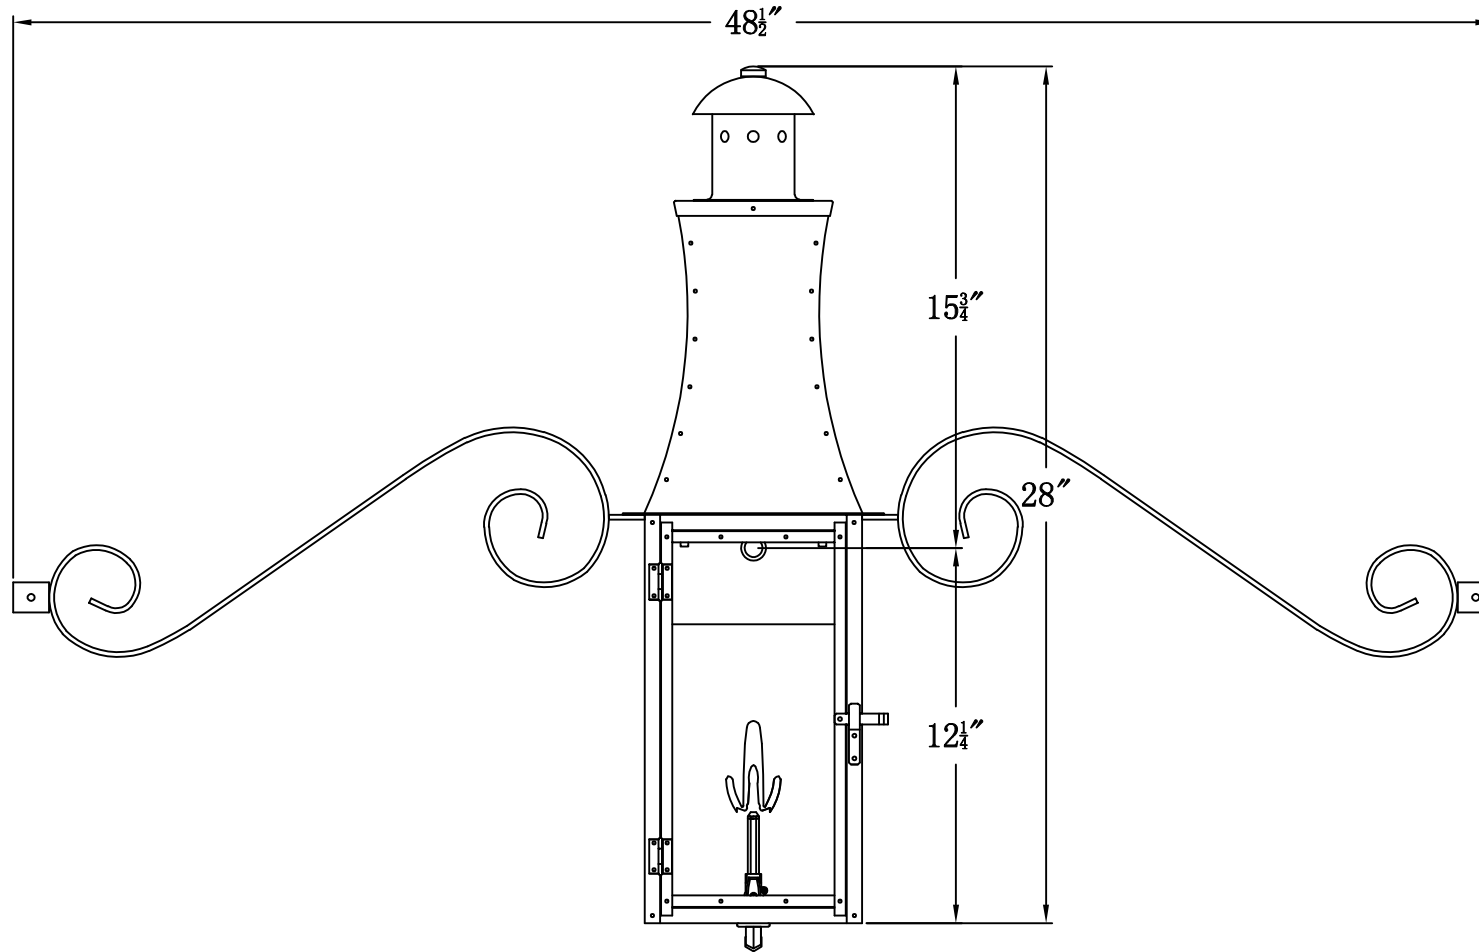

CHURCHILL 30 Gas With Classic Moustache
(CH-30G CMS)

The CopperSmith

Product Description	Drawing Description	9152 Hard Drive
Burner:Single	REV:A/0	Foley Alabama 36536
Gas Valve Name:VNG(P)50	Date:02/22/2022	SKU Number:CH-30G
	Drawing by:Jason Huang	Product Name:Churchill 30 Gas