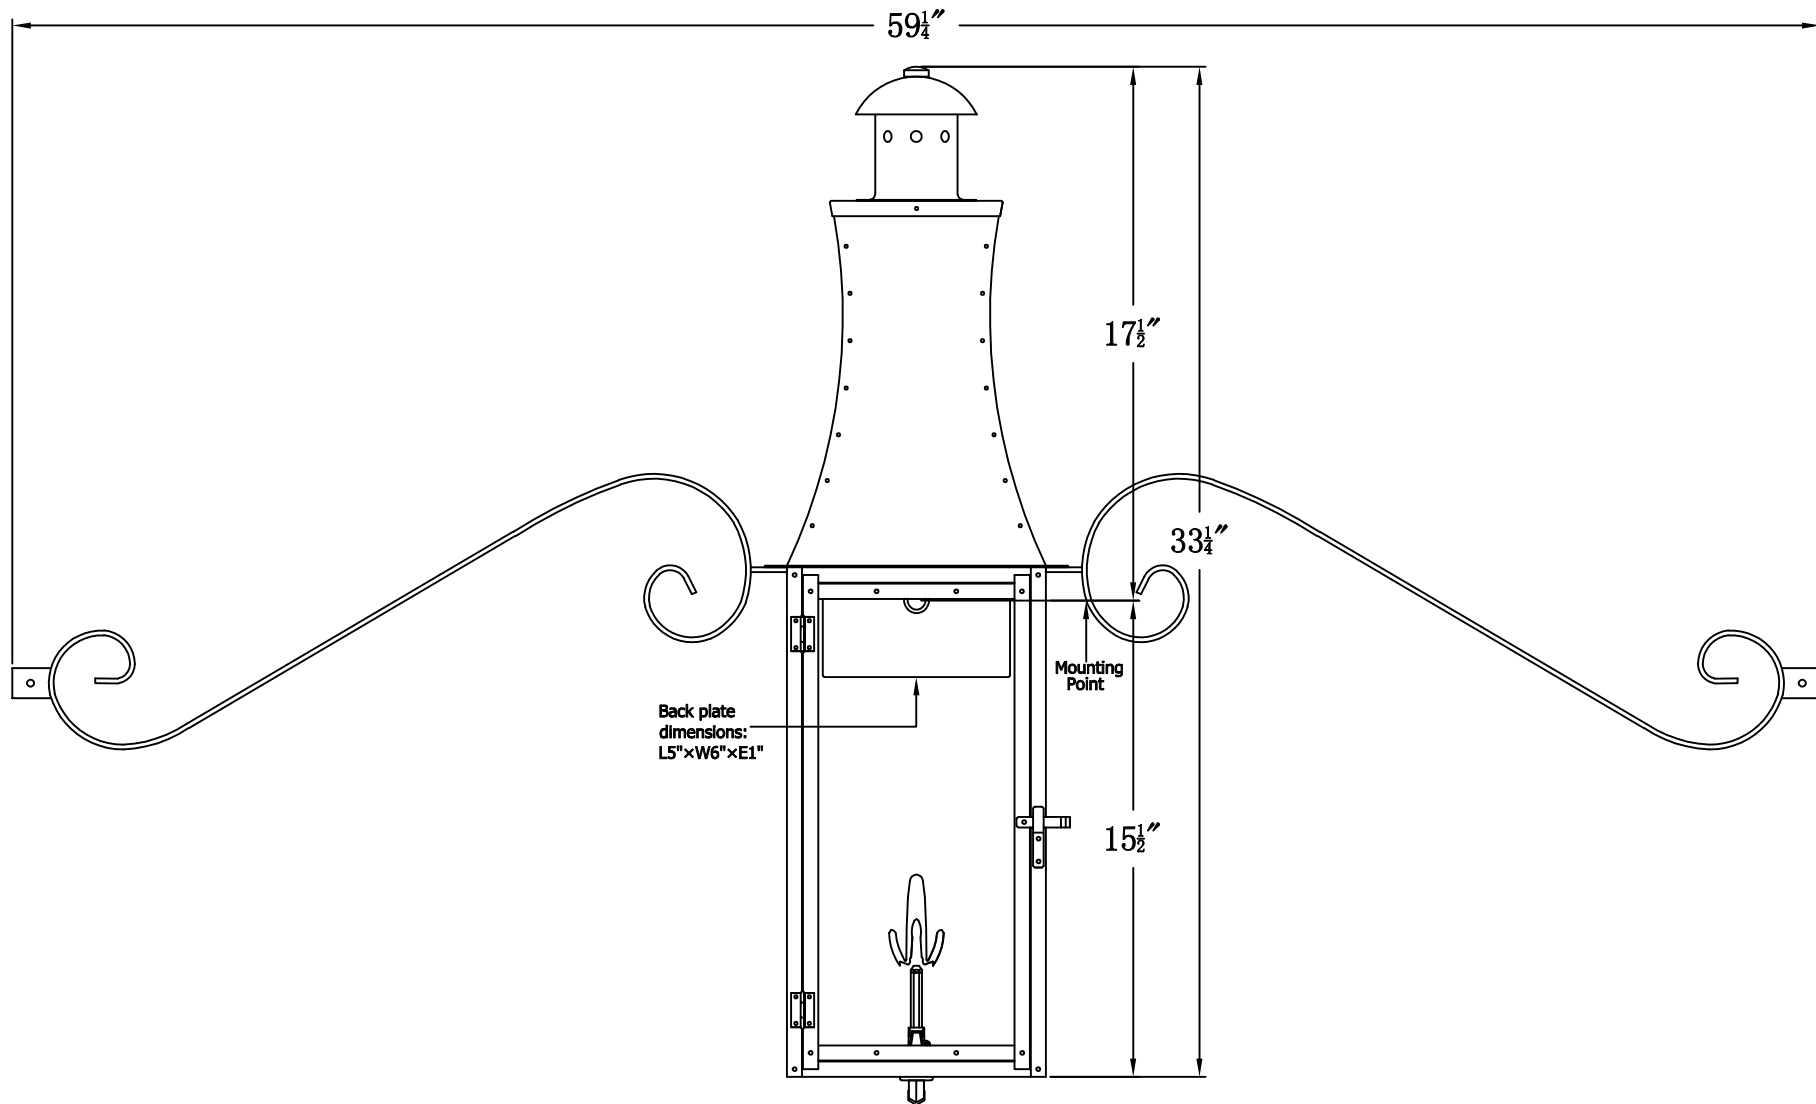

CHURCHILL 36 Gas With Classic Moustache
(CH-36G CML)

The CopperSmith

Product Description	Drawing Description	9152 Hard Drive
Burner: Single	REV: A/0	Foley Alabama 36536
Gas Valve Name: VNG(P)50	Date: 02/26/2022	SKU Number: CH-36G
	Drawing by: Jason Huang	Product Name: Churchill 36 Gas