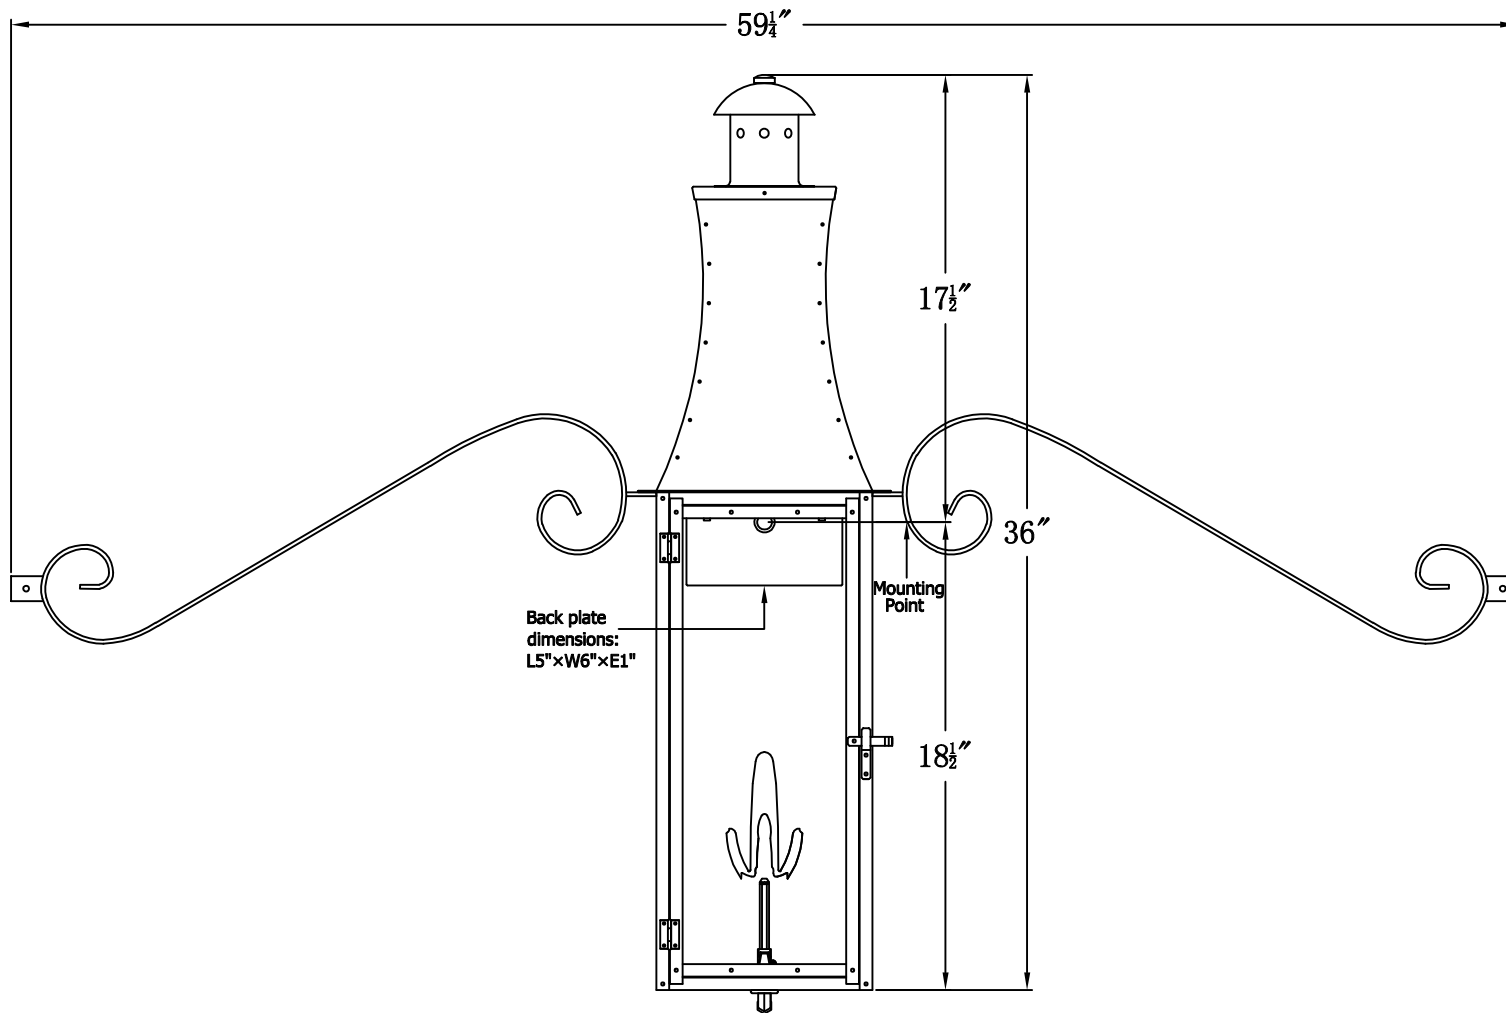

CHURCHILL 38 Gas With Classic Moustache  
(CH-38G CML)

The CopperSmith

Product Description	Drawing Description	9152 Hard Drive
Burner: Single	REV: A/0	Foley Alabama 36536
Gas Valve Name: VNG(P)70	Date: 02/28/2022	SKU Number: CH-38G
	Drawing by: Jason Huang	Product Name: Churchill 38 Gas