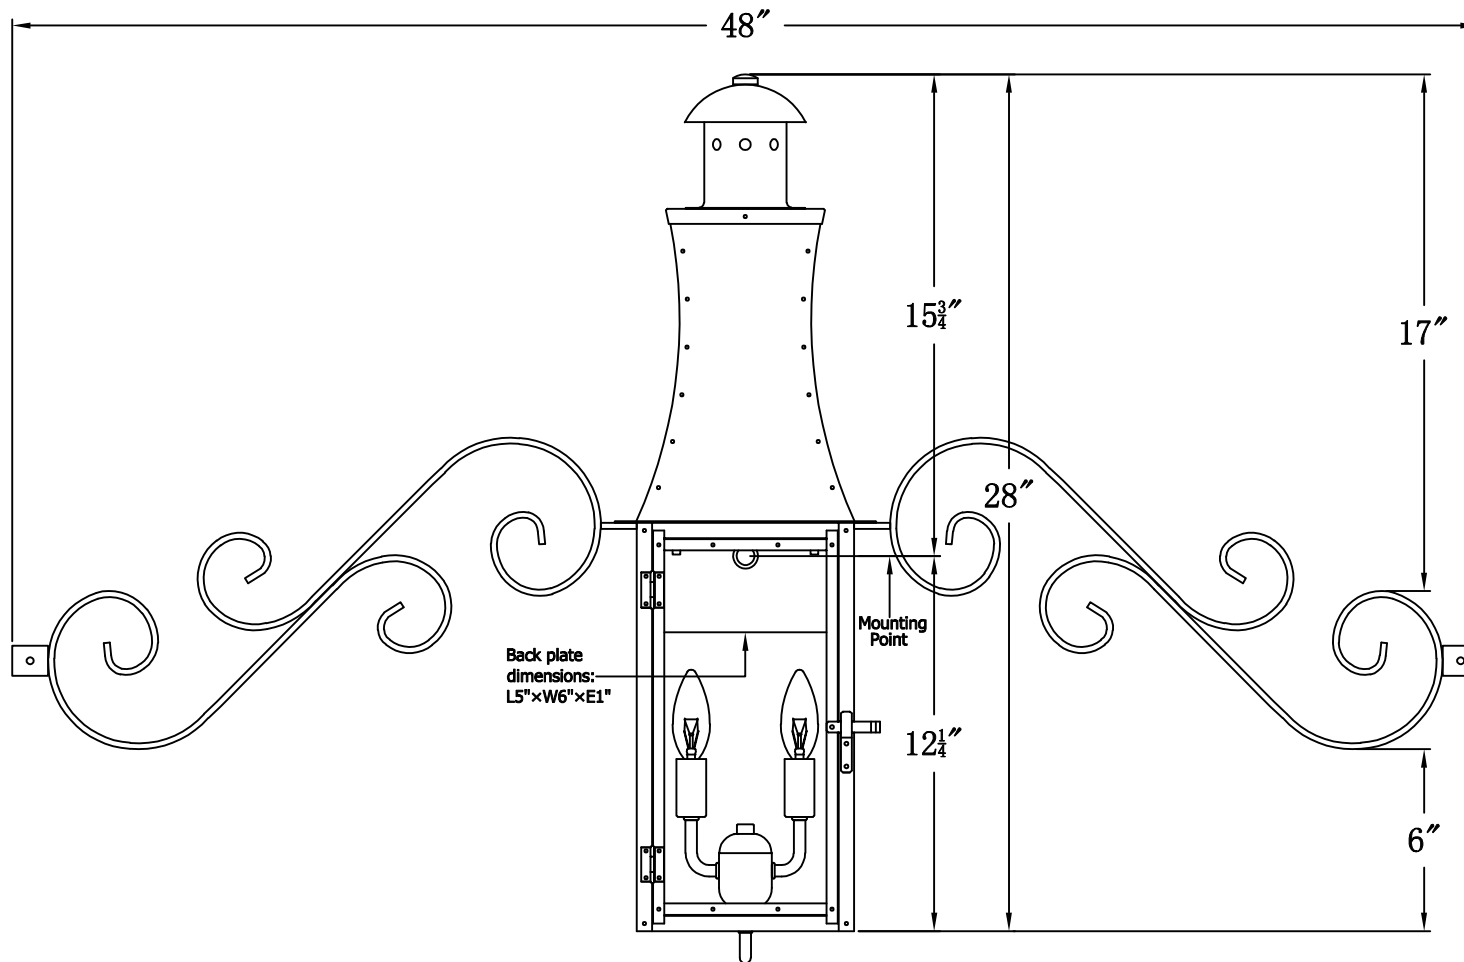

CHURCHILL 30 Electric With Dual Scroll Moustache (CH-30E DSMS)

The CopperSmith

Product Description	Drawing Description	9152 Hard Drive
Sockets:2-E12 Candelabra	REV:A/0	Foley Alabama 36536
Watts:2-60W	Date:02/22/2022	SKU Number:CH-30E
	Drawing by:Jason Huang	Product Name:Churchill 30 Electric