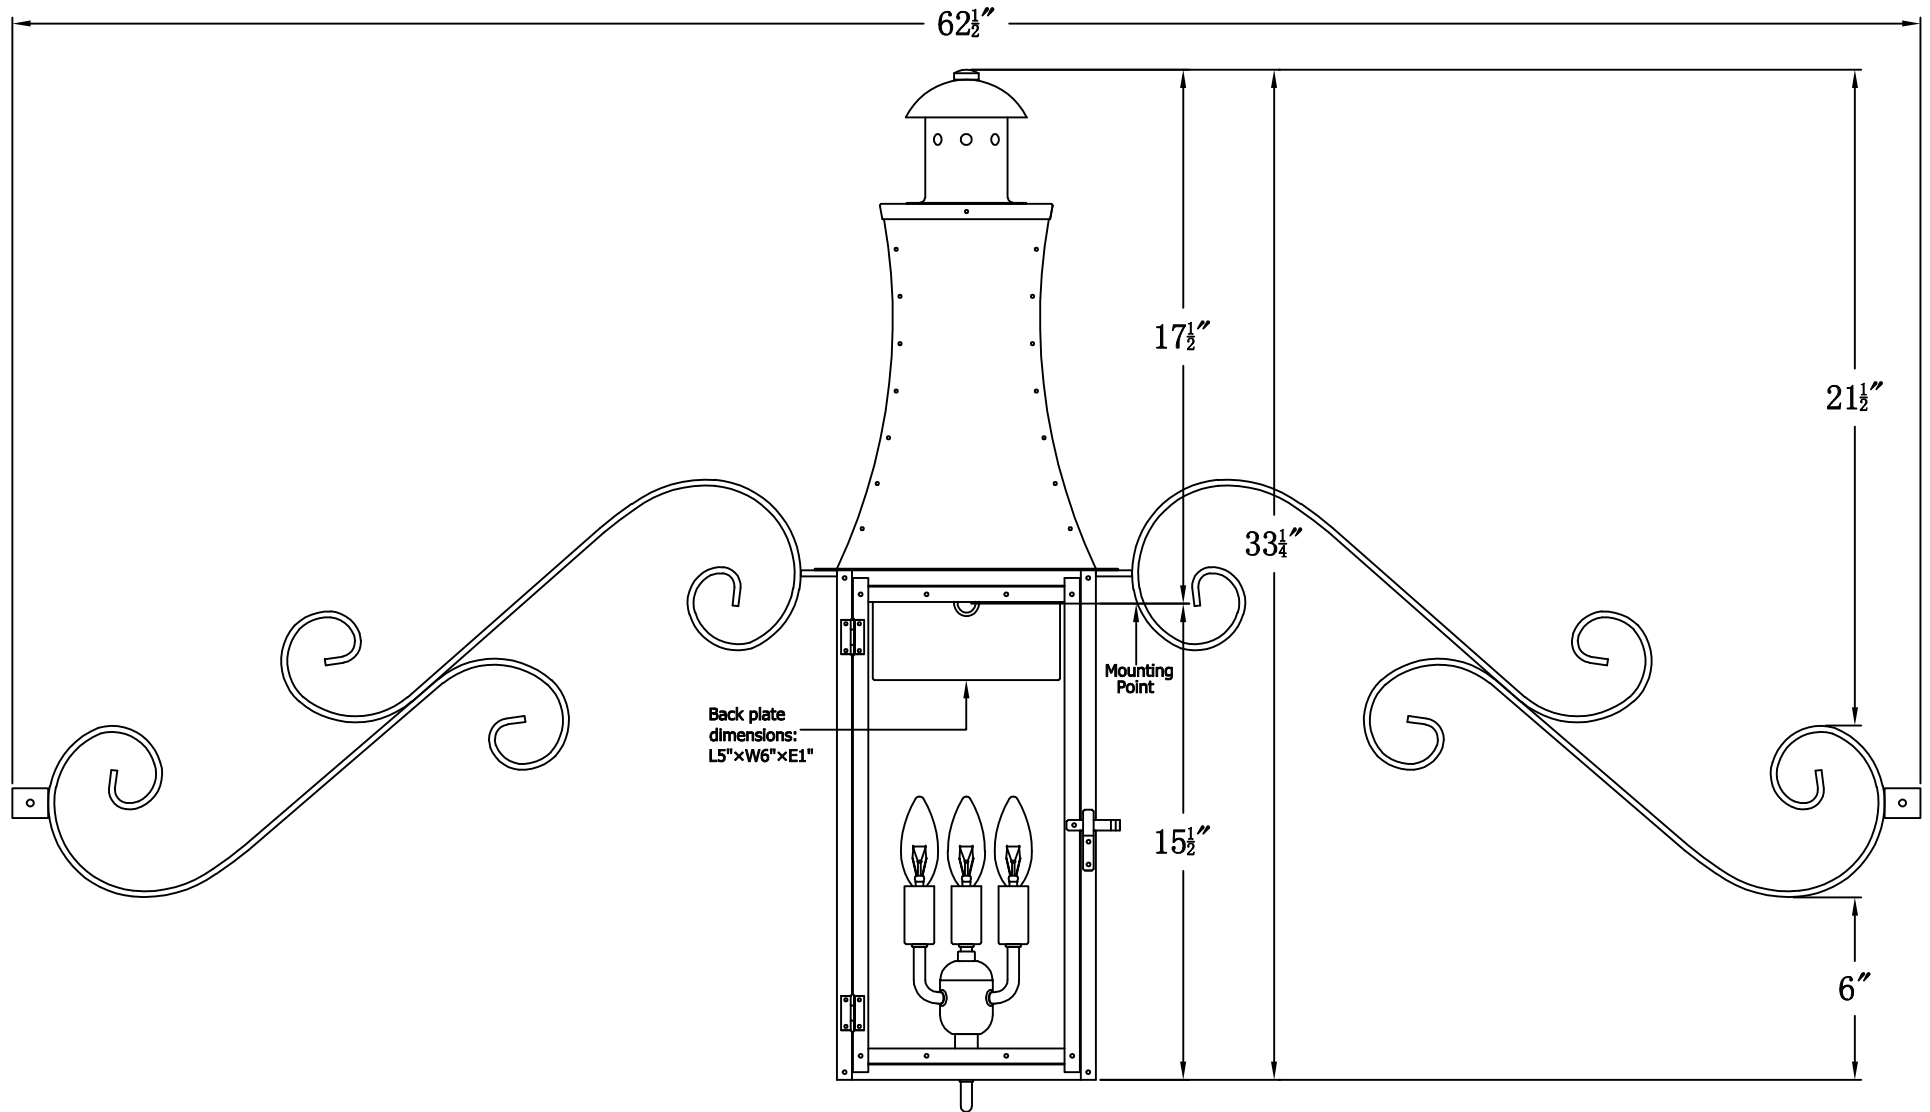

CHURCHILL 36 Electric With Dual Scroll Moustache (CH-36E DSML)

The CopperSmith

Product Description	Drawing Description	9152 Hard Drive
Sockets:3-E12 Candelabra	REV:A/0	Foley Alabama 36536
Watts:3-60W	Date:02/26/2022	SKU Number:CH-36E
	Drawing by:Jason Huang	Product Name:Churchill 36 Electric