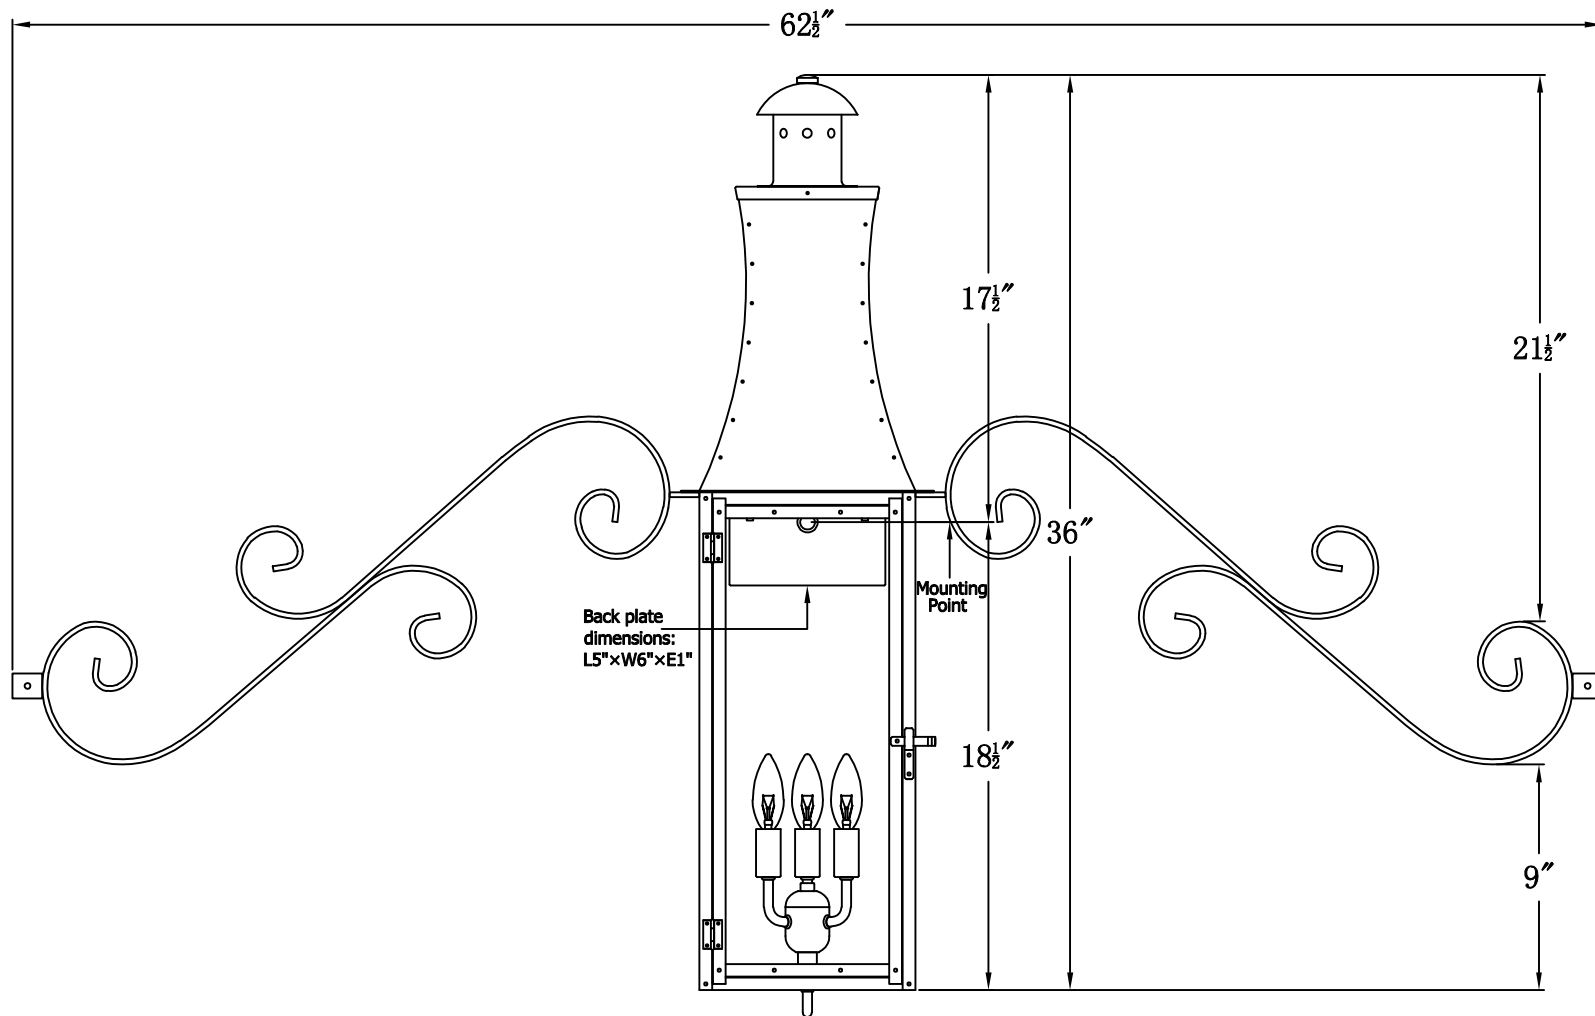

CHURCHILL 38 Electric With Dual Scroll Moustache
(CH-38E DSML)

The CopperSmith

Product Description	Drawing Description	9152 Hard Drive
Sockets:3-E12 Candelabra	REV:A/0	Foley Alabama 36536
Watts:3-60W	Date:02/28/2022	SKU Number:CH-38E
	Drawing by:Jason Huang	Product Name:Churchill 38 Electric