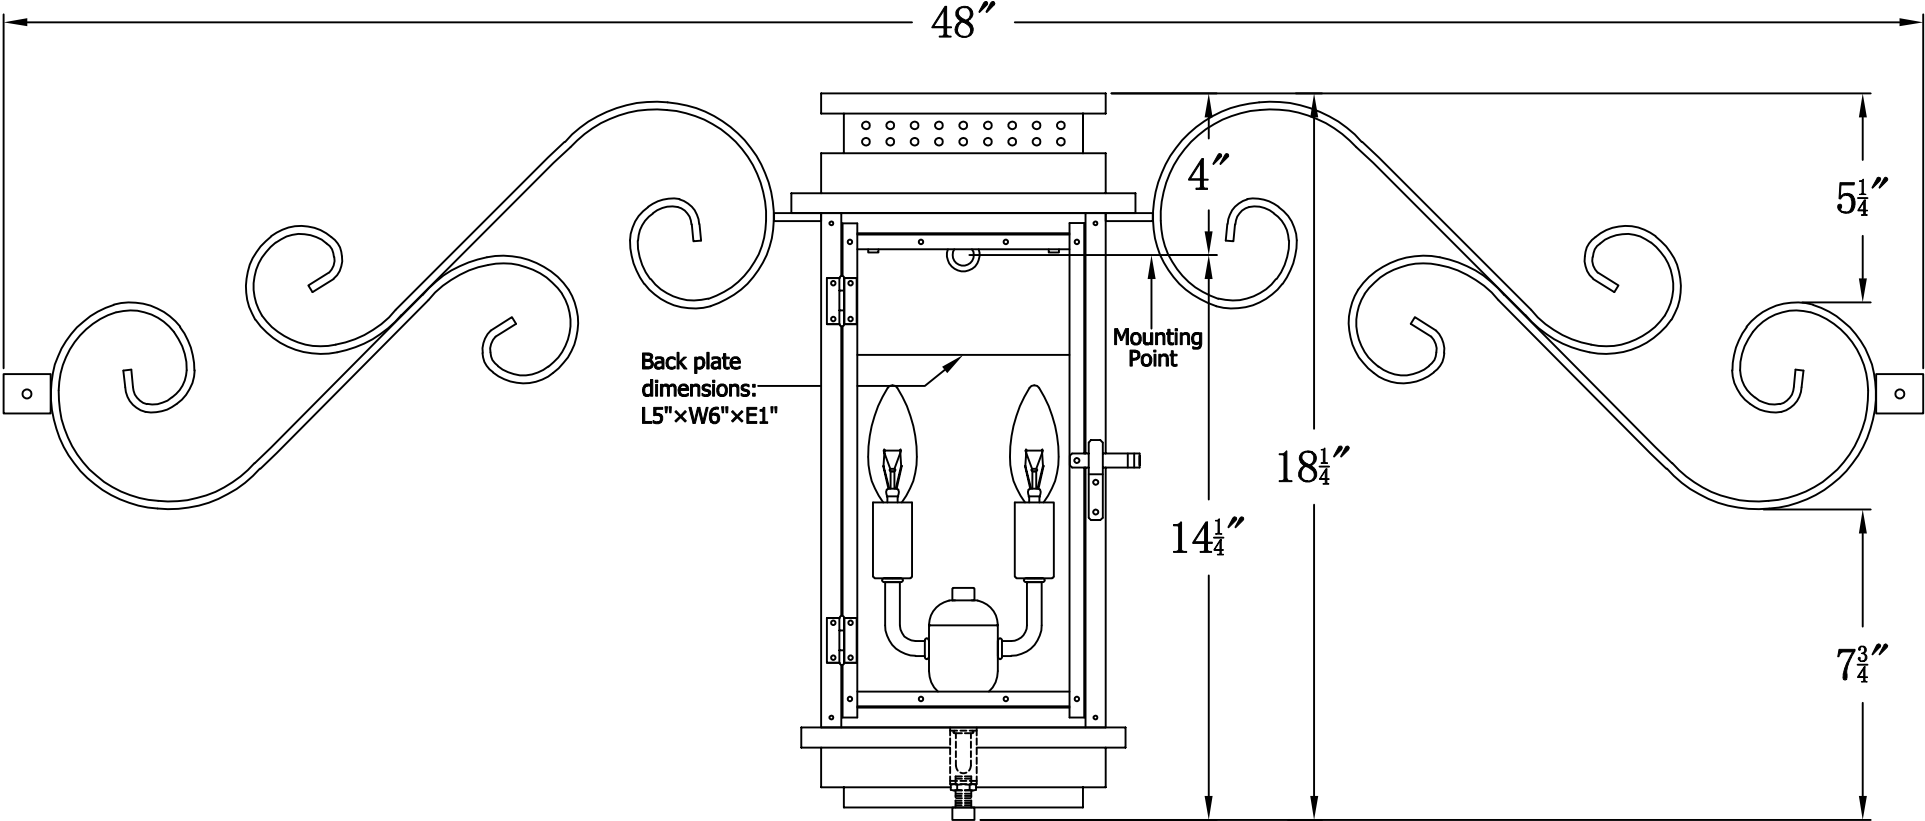

CONTEMPO 18 Electric With Dual Scroll Moustache
(CO-18E DSMS)

The CopperSmith

Product Description	Drawing Description	9152 Hard Drive
Sockets:2-E12 Candelabra	REV:A/0	Foley Alabama 36536
Watts:2-60W	Date:03/03/2022	SKU Number:CO-18E
	Drawing by:Jason Huang	Product Name:Contempo 18 Electric