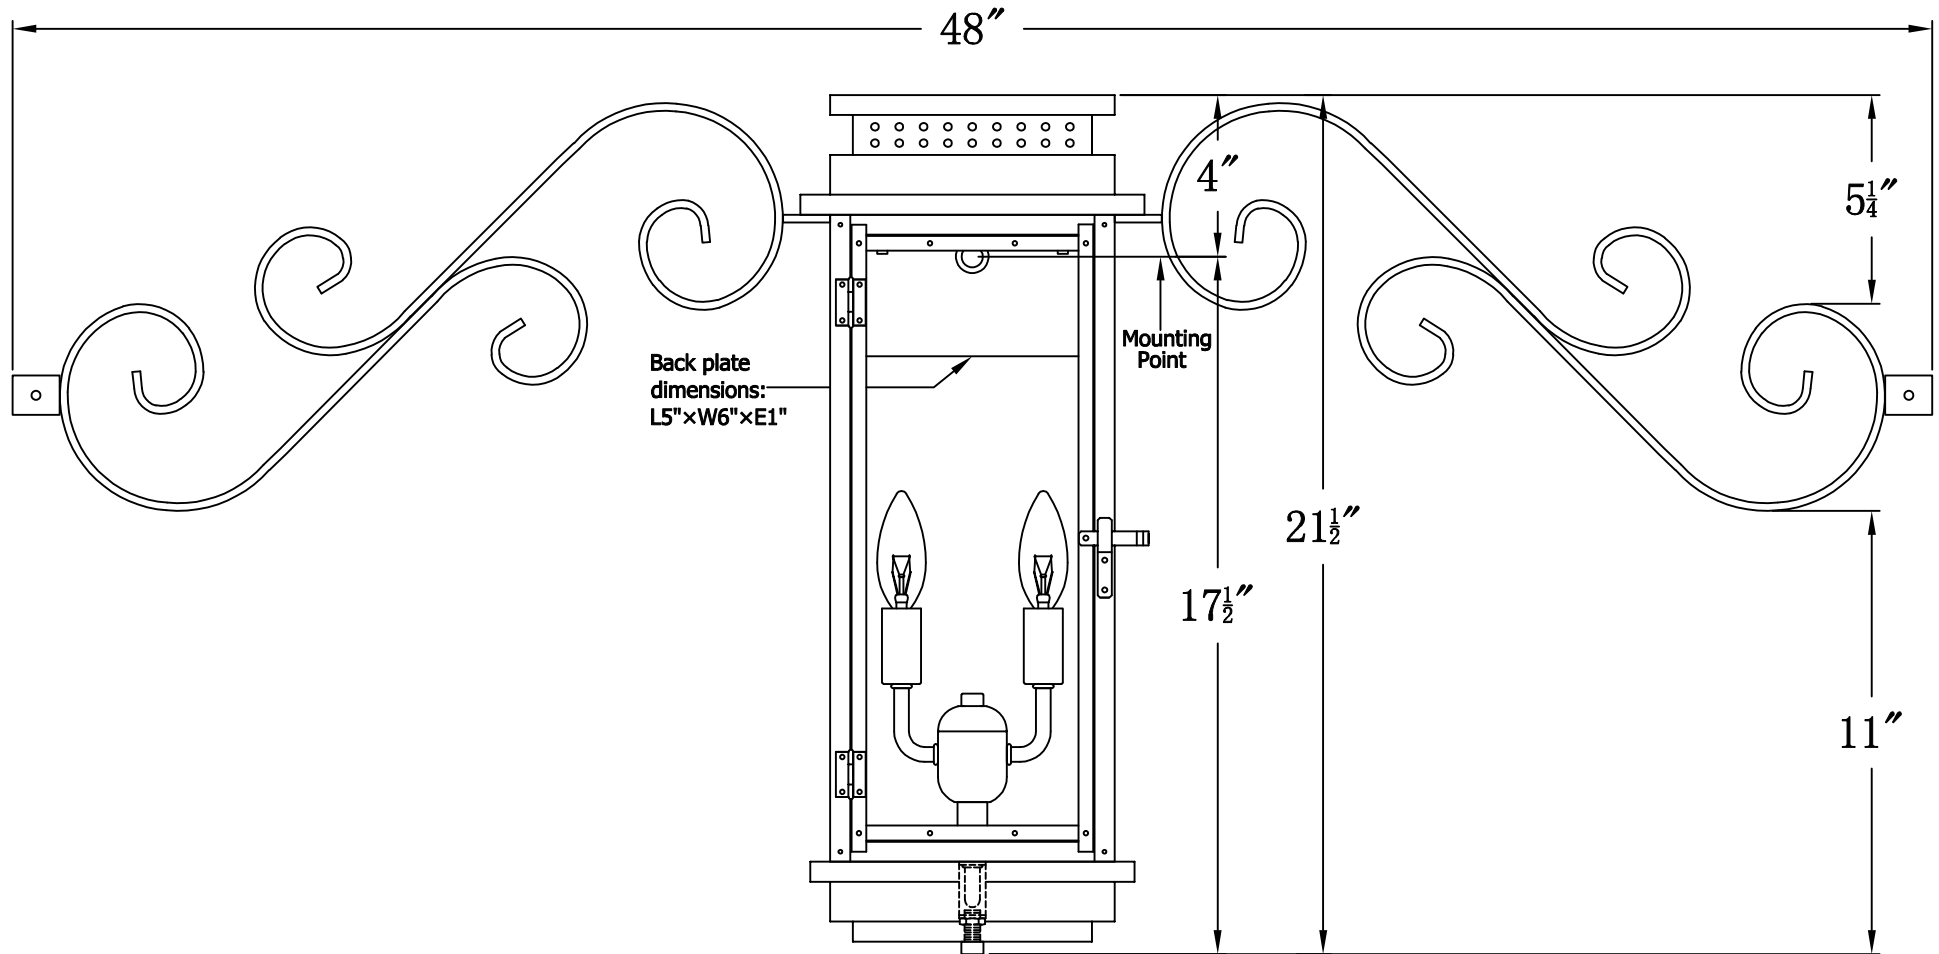

CONTEMPO 24 Electric With Dual Scroll Moustache  
(CO-24E DSMS)

The CopperSmith

Product Description	Drawing Description	9152 Hard Drive
Sockets:2-E12 Candelabra	REV:A/0	Foley Alabama 36536
Watts:2-60W	Date:03/04/2022	SKU Number:CO-24E
	Drawing by:Jason Huang	Product Name:Contempo 24 Electric