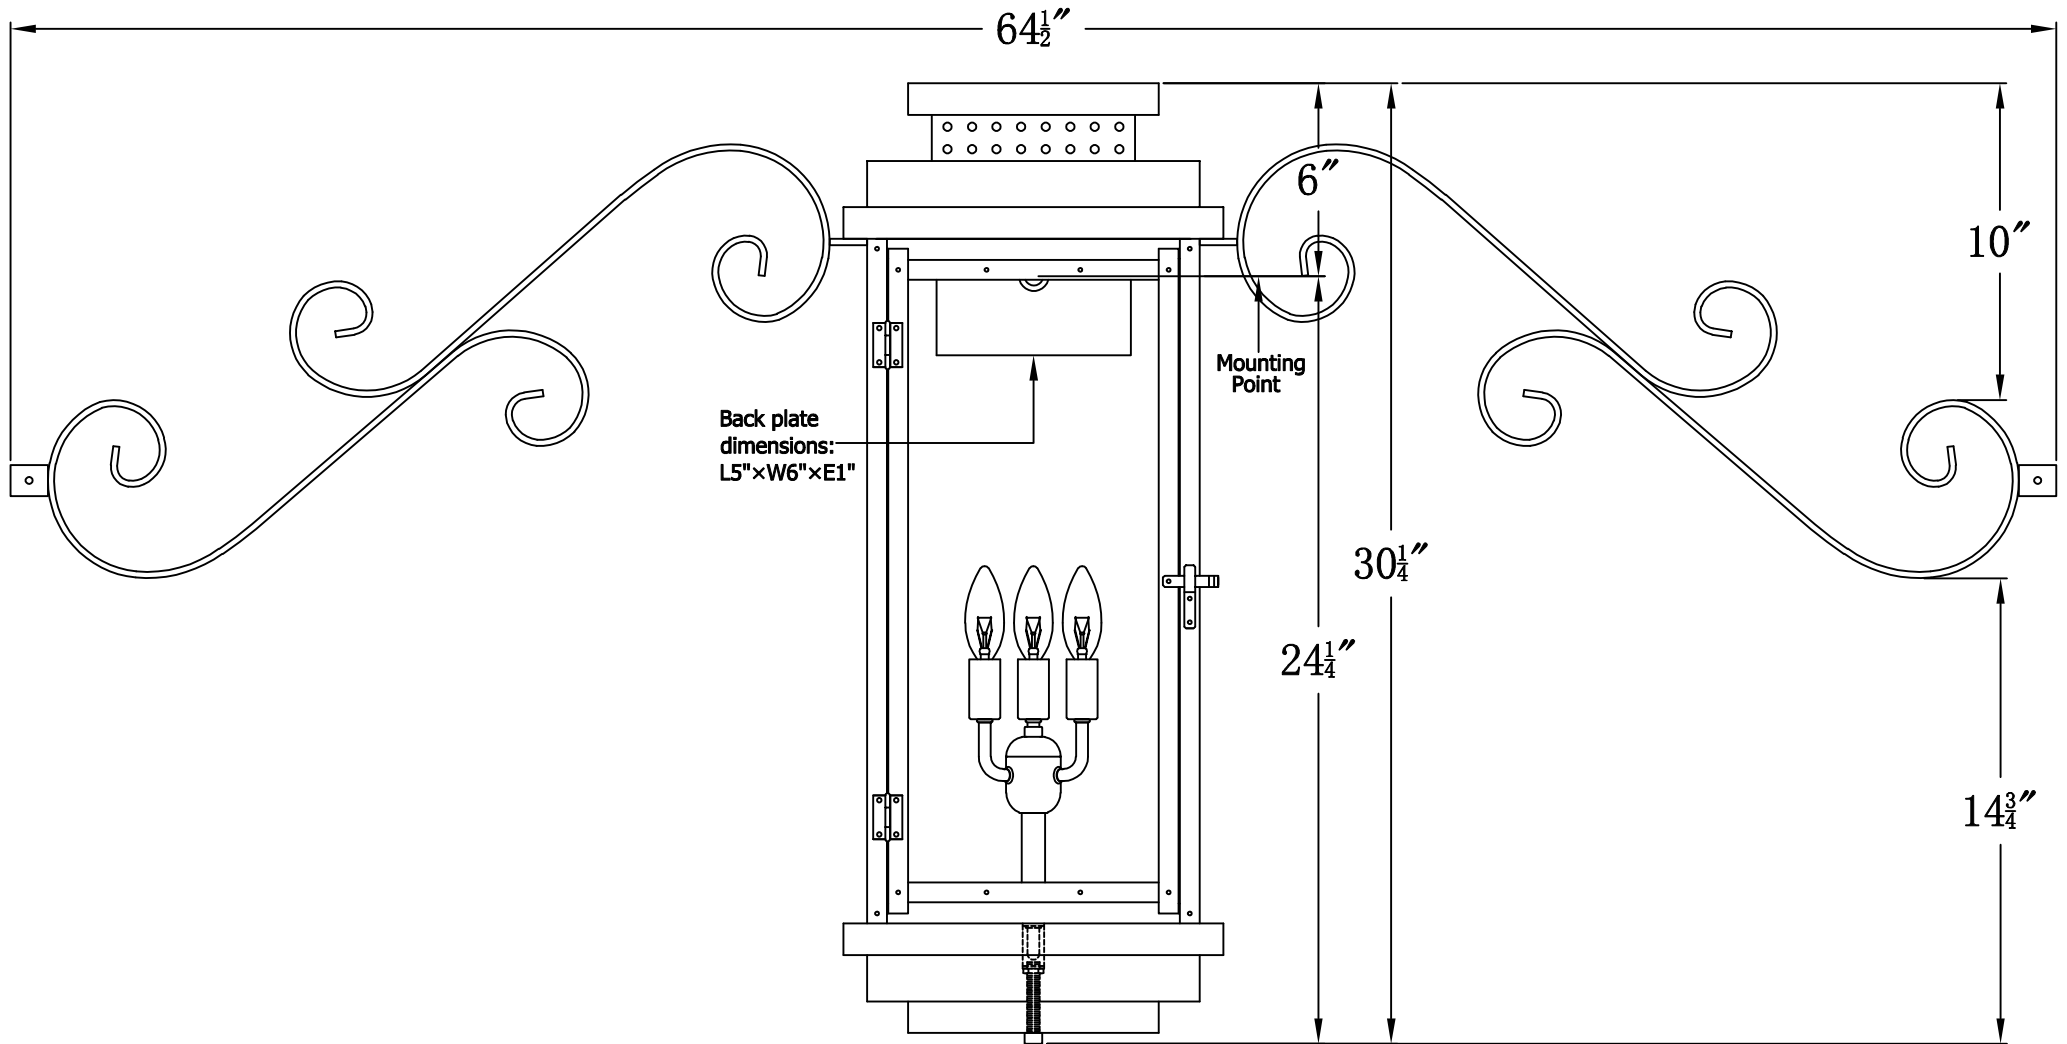

CONTEMPO 31 Electric With Dual Scroll Moustache
(CO-31E DSML)

The CopperSmith

Product Description	Drawing Description	9152 Hard Drive
Sockets:3-E12 Candelabra	REV:A/0	Foley Alabama 36536
Watts:3-60W	Date:03/07/2022	SKU Number:CO-31E
	Drawing by:Jason Huang	Product Name:Contempo 31 Electric