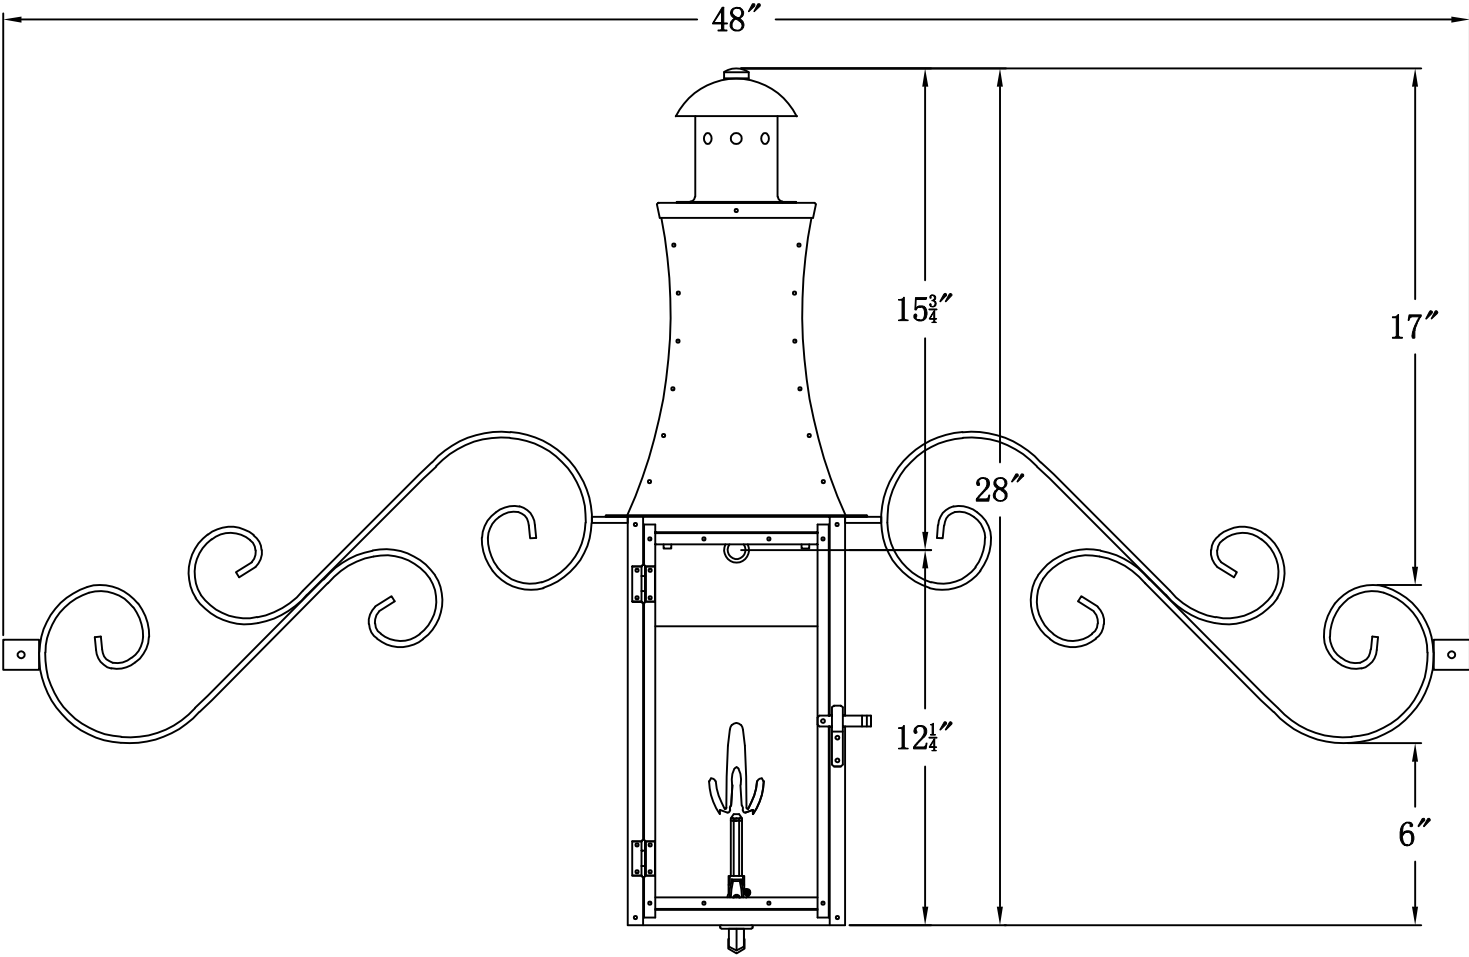

CHURCHILL 30 Gas With Dual Scroll Moustache  
(CH-30G DSMS)

The CopperSmith

Product Description	Drawing Description	9152 Hard Drive
Burner:Single	REV:A/0	Foley Alabama 36536
Gas Valve Name:VNG(P)50	Date:02/22/2022	SKU Number:CH-30G
	Drawing by:Jason Huang	Product Name:Churchill 30 Gas