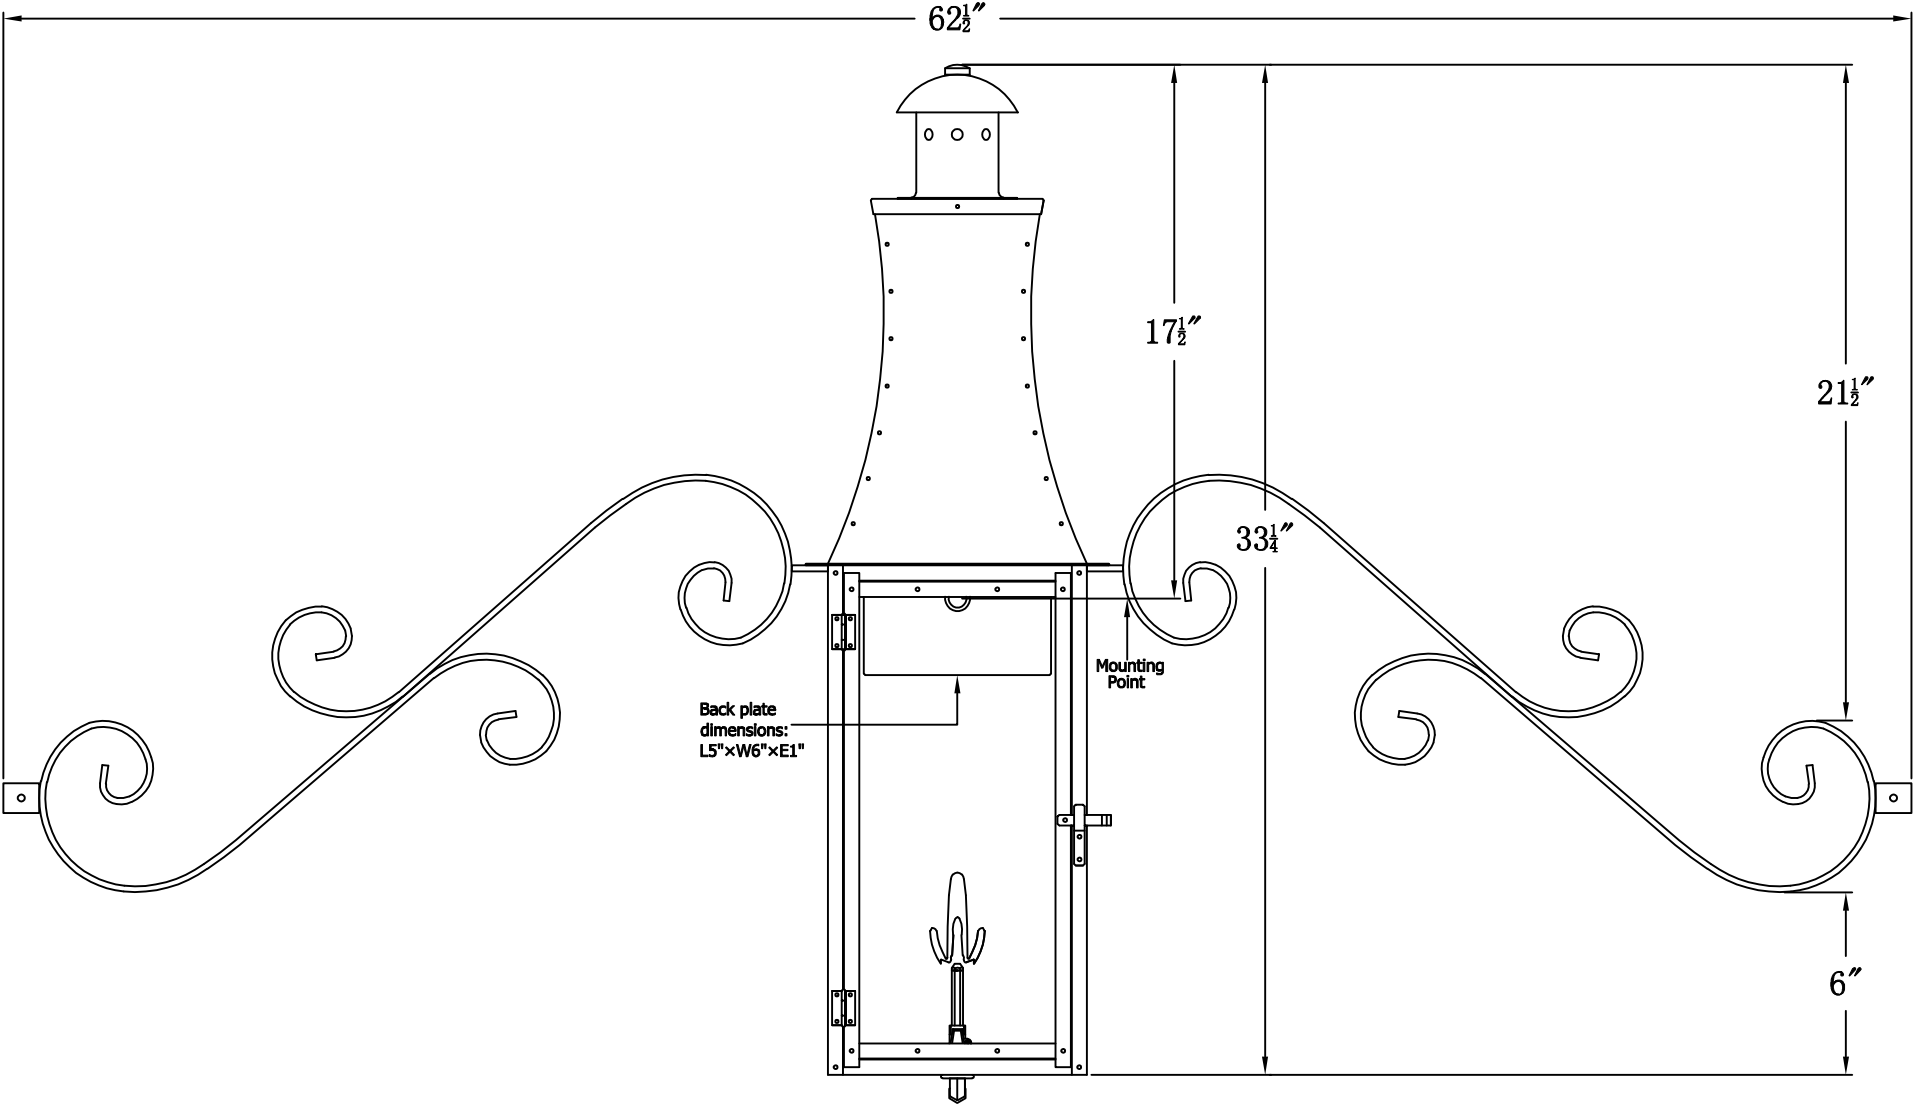

**CHURCHILL 36 Gas With Dual Scroll Moustache
(CH-36G DSML)**

The CopperSmith

| | | |
|--------------------------|-------------------------|--------------------------------|
| Product Description | Drawing Description | 9152 Hard Drive |
| Burner: Single | REV: A/0 | Foley Alabama 36536 |
| Gas Valve Name: VNG(P)50 | Date: 02/26/2022 | SKU Number: CH-36G |
| | Drawing by: Jason Huang | Product Name: Churchill 36 Gas |