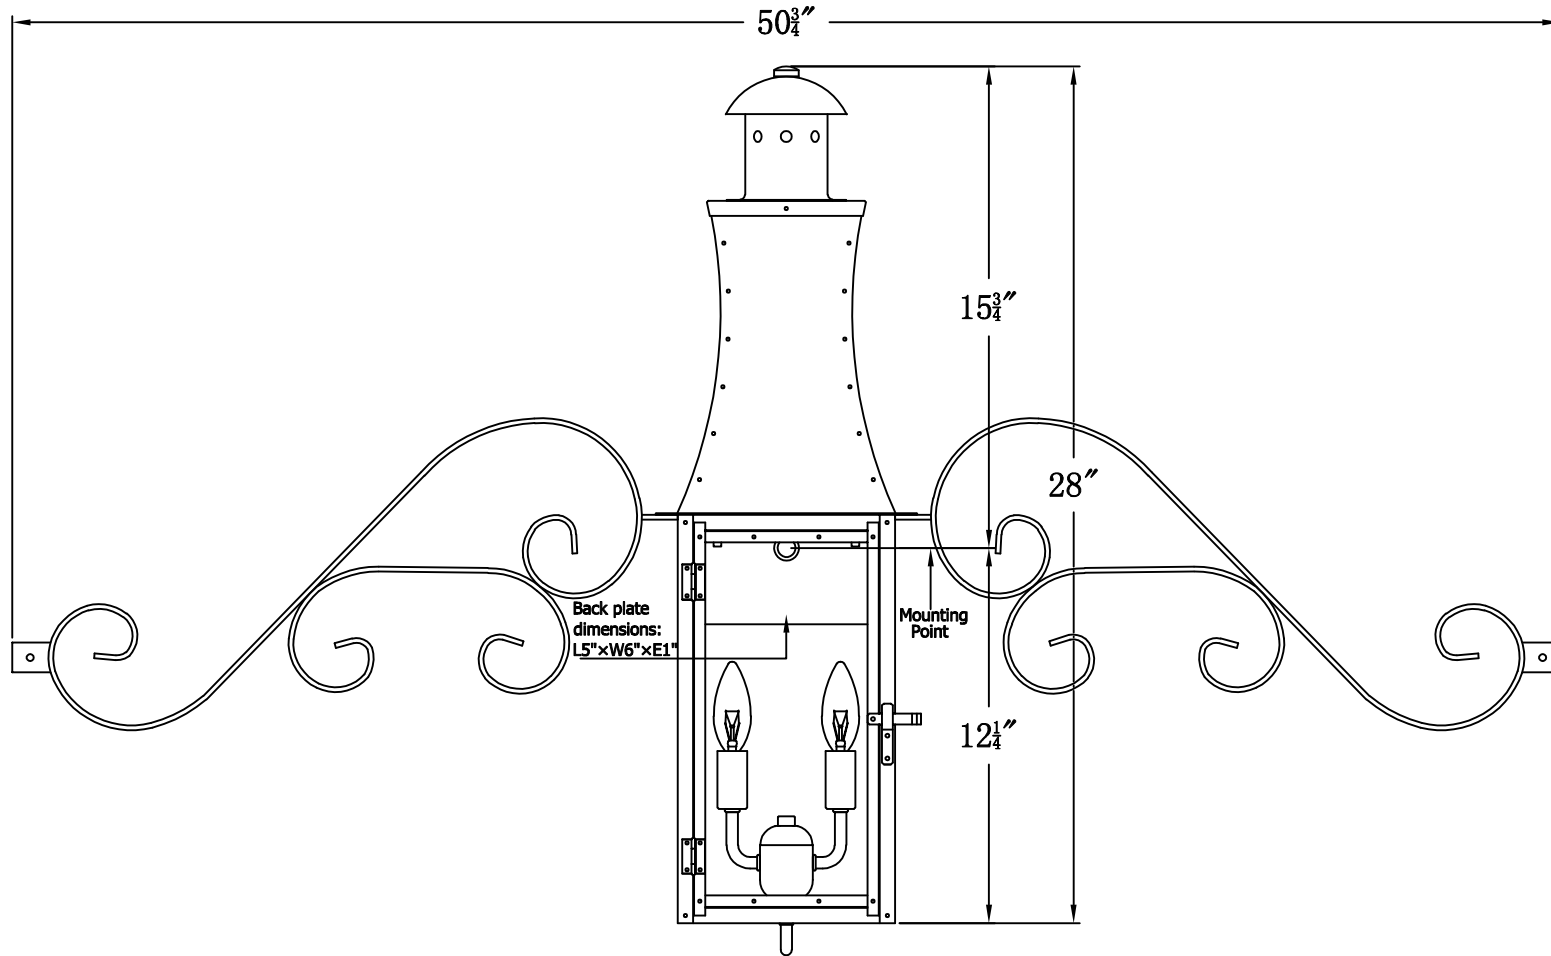

# CHURCHILL 30 Electric With Fancy Moustache (CH-30E FMS)

## The CopperSmith

Product Description	Drawing Description	9152 Hard Drive
Sockets:2-E12 Candelabra	REV:A/0	Foley Alabama 36536
Watts:2-60W	Date:02/22/2022	SKU Number:CH-30E
	Drawing by:Jason Huang	Product Name:Churchill 30 Electric