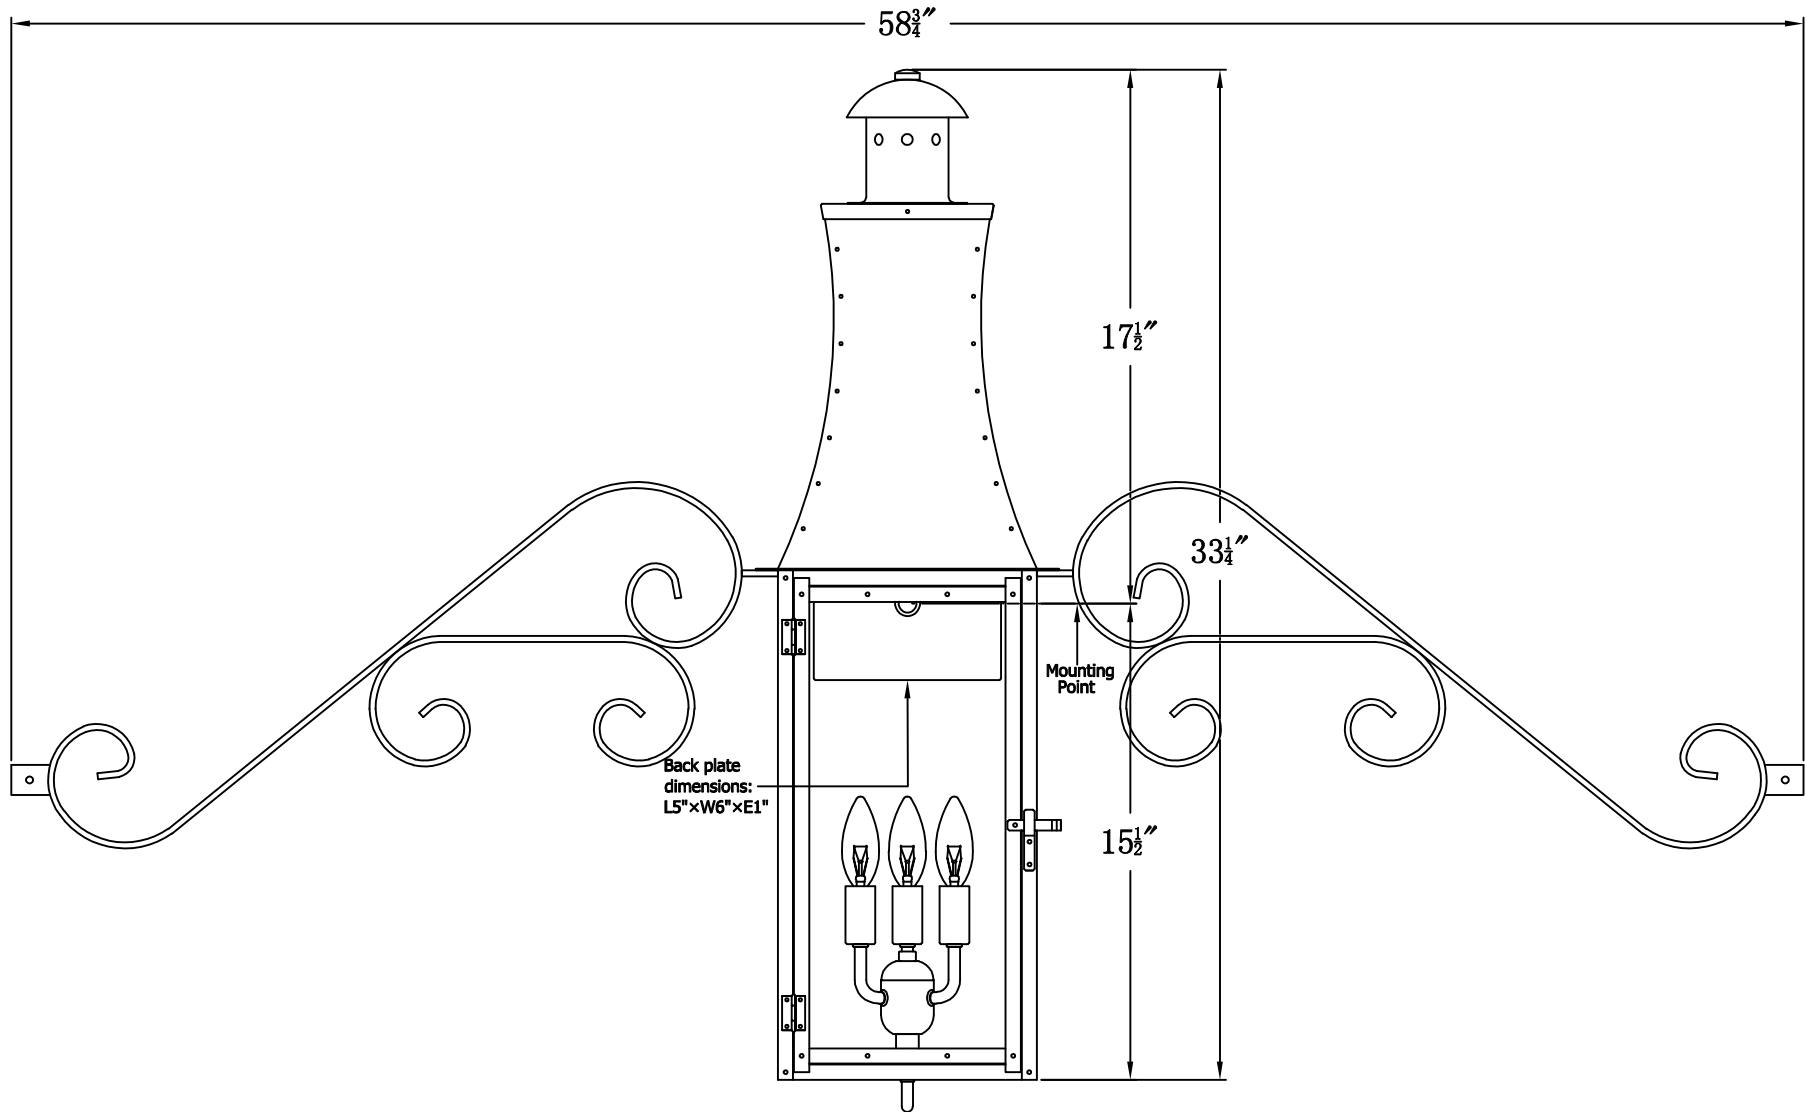

CHURCHILL 36 Electric With Fancy Moustache (CH-36E FML)

The CopperSmith

		<u>9152 Hard Drive</u>
Product Description	Drawing Description	Foley Alabama 36536
Sockets:3-E12 Candelabra	REV:A/0	
Watts:3-60W	Date:02/26/2022	SKU Number:CH-36E
	Drawing by:Jason Huang	Product Name:Churchill 36 Electric