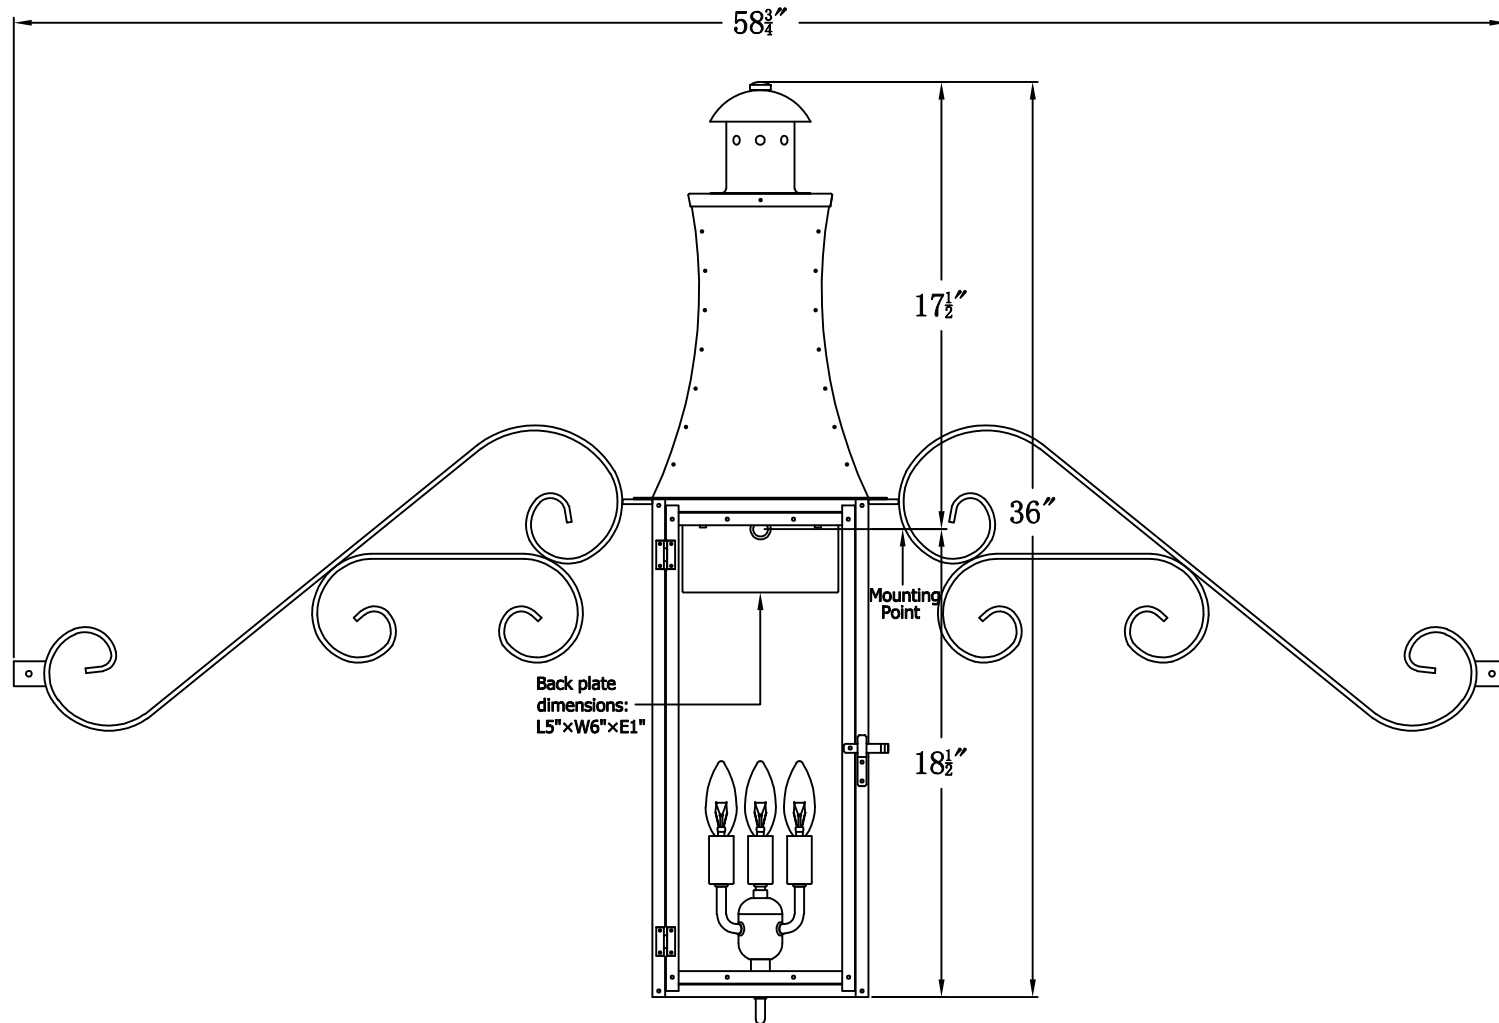

# CHURCHILL 38 Electric With Fancy Moustache (CH-38E FML)

## The CopperSmith

Product Description	Drawing Description	9152 Hard Drive
Sockets:3-E12 Candelabra	REV:A/0	Foley Alabama 36536
Watts:3-60W	Date:02/28/2022	SKU Number:CH-38E
	Drawing by:Jason Huang	Product Name:Churchill 38 Electric