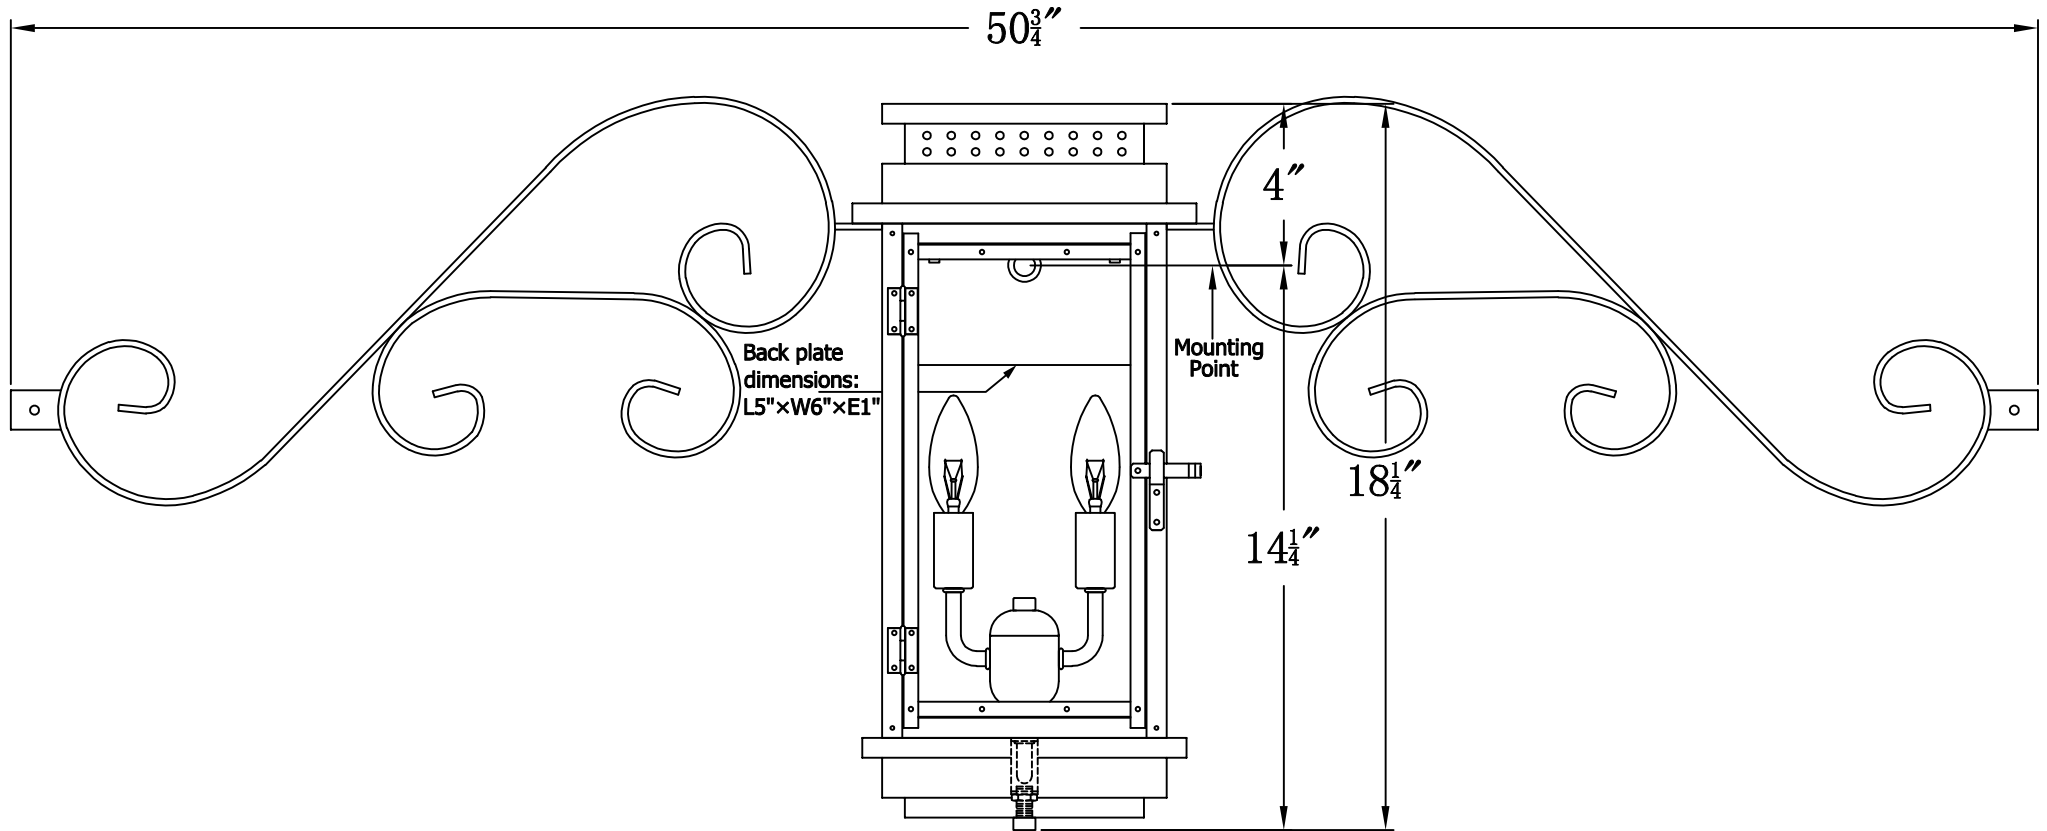

CONTEMPO 18 Electric With Fancy Moustache  
(CO-18E FMS)

The CopperSmith

Product Description	Drawing Description	9152 Hard Drive
Sockets:2-E12 Candelabra	REV:A/0	Foley Alabama 36536
Watts:2-60W	Date:03/03/2022	SKU Number:CO-18E
	Drawing by:Jason Huang	Product Name:Contempo 18 Electric