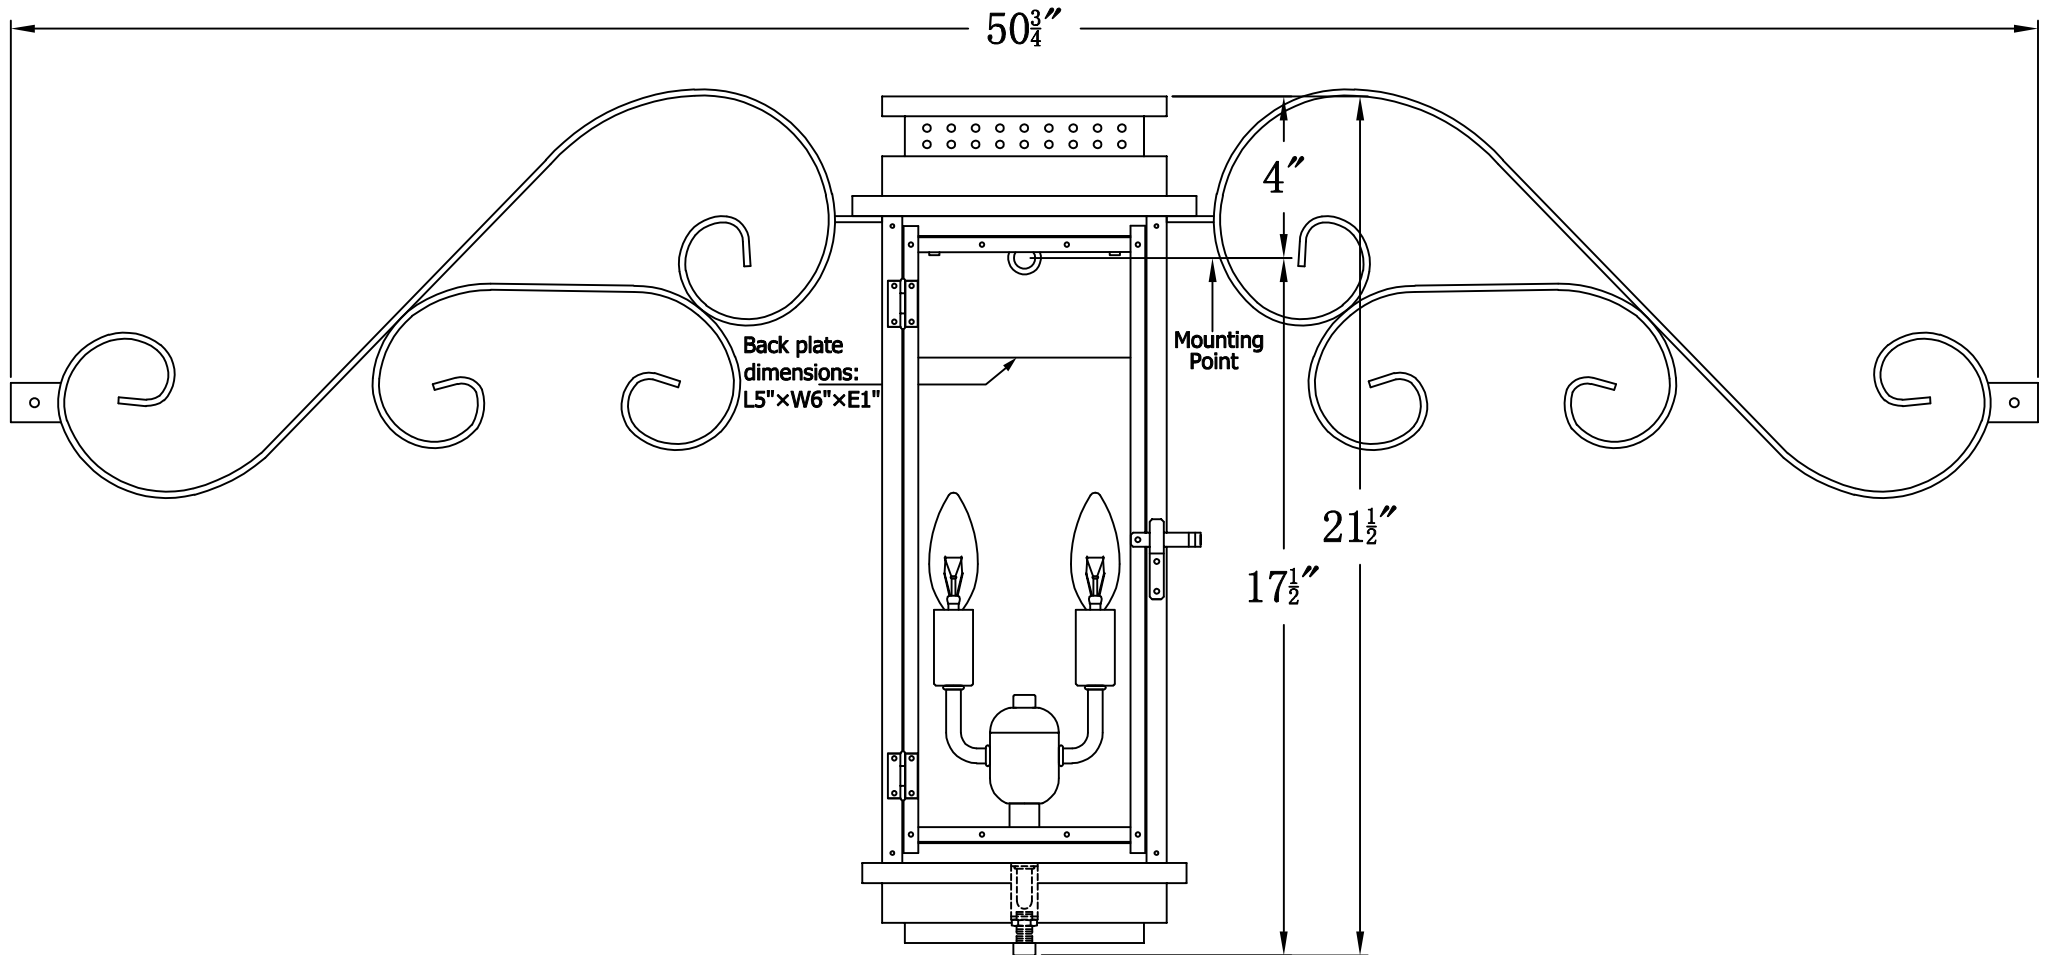

CONTEMPO 24 Electric With Fancy Moustache  
(CO-24E FMS)

The CopperSmith

Product Description	Drawing Description	9152 Hard Drive
Sockets:2-E12 Candelabra	REV:A/0	Foley Alabama 36536
Watts:2-60W	Date:03/04/2022	SKU Number:CO-24E
	Drawing by:Jason Huang	Product Name:Contempo 24 Electric