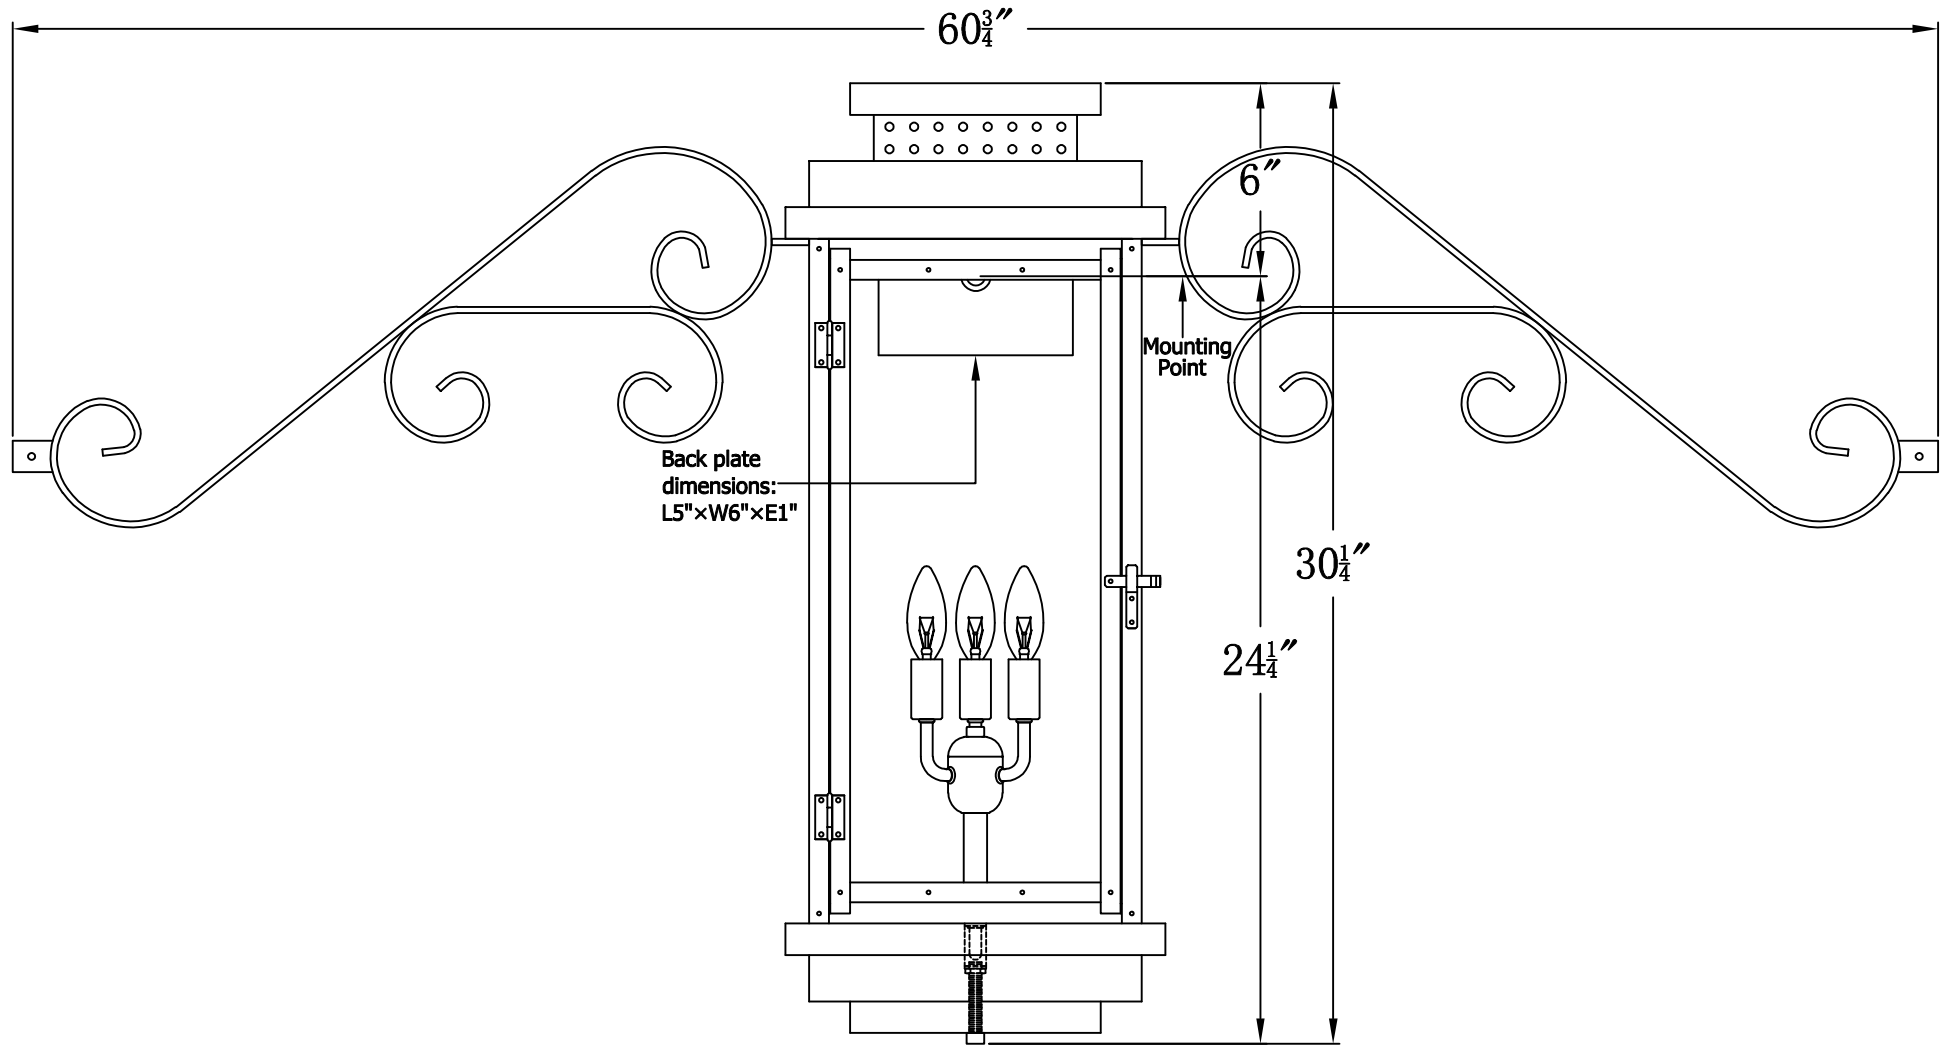

CONTEMPO 31 Electric With Fancy Moustache
(CO-31E FML)

The CopperSmith

Product Description	Drawing Description	9152 Hard Drive
Sockets:3-E12 Candelabra	REV:A/0	Foley Alabama 36536
Watts:3-60W	Date:03/07/2022	SKU Number:CO-31E
	Drawing by:Jason Huang	Product Name:Contempo 31 Electric