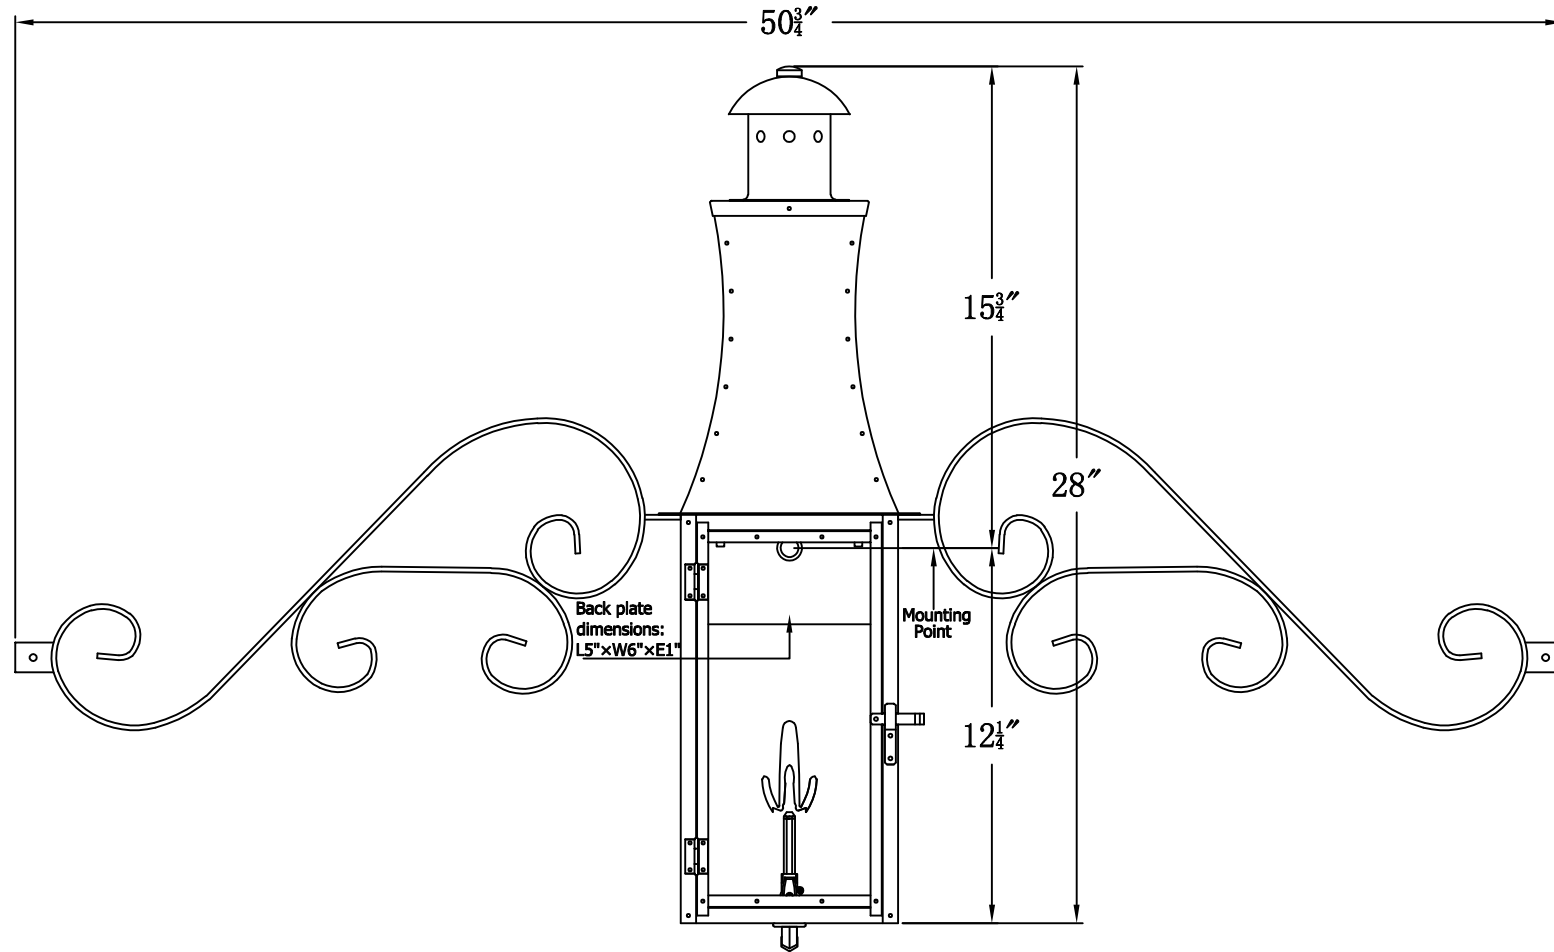

CHURCHILL 30 Gas With Fancy Moustache (CH-30G FMS)

The CopperSmith

Product Description		Drawing Description	9152 Hard Drive
Burner:Single		REV:A/0	Foley Alabama 36536
Gas Valve Name:VNG(P)50		Date:02/22/2022	SKU Number:CH-30G
		Drawing by:Jason Huang	Product Name:Churchill 30 Gas