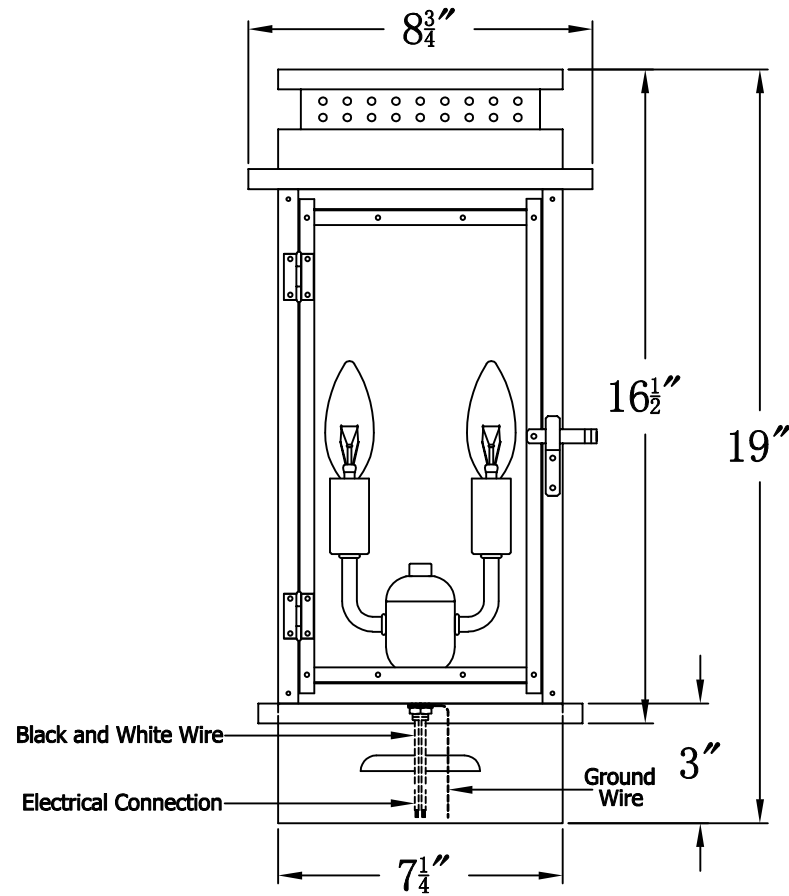

CONTEMPO 18 Electric With Copper Pier Mount
(CO-18E CPM3)

The CopperSmith

Product Description	Drawing Description	9152 Hard Drive
Sockets:2-E12 Candelabra	REV:A/0	Foley Alabama 36536
Watts:2-60W	Date:03/04/2022	SKU Number:CO-18E
	Drawing by:Jason Huang	Product Name:Contempo 18 Electric