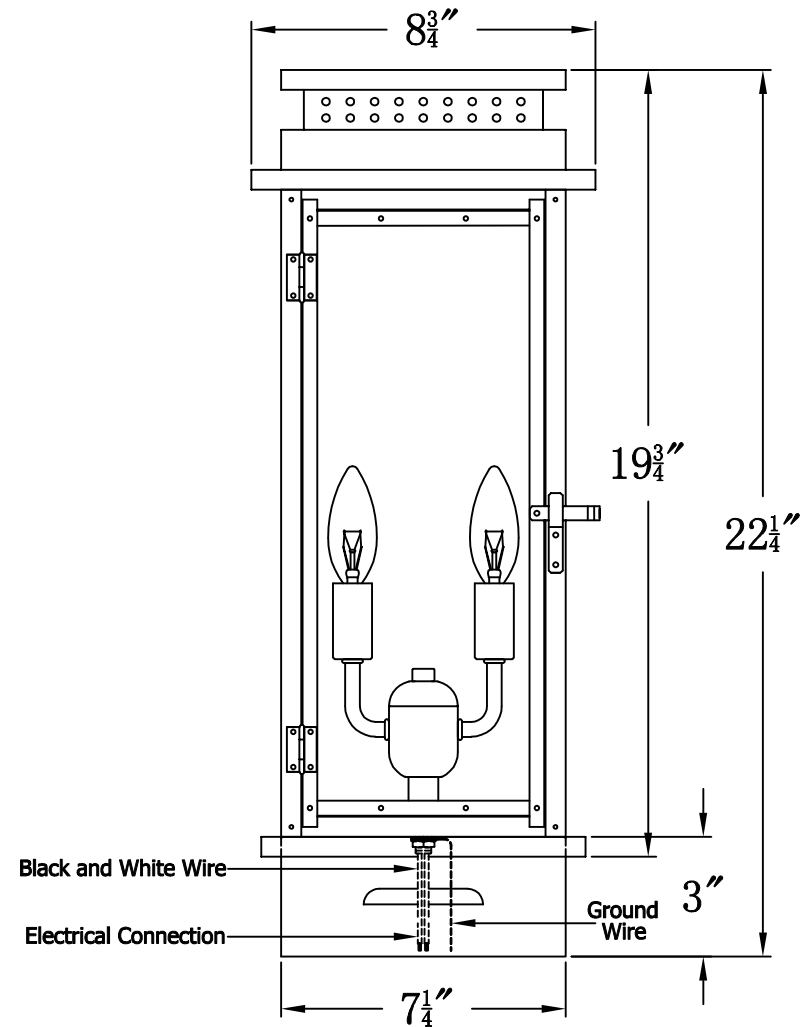

CONTEMPO 24 Electric With Copper Pier Mount  
(CO-24E CPM3)

The CopperSmith

Product Description	Drawing Description	9152 Hard Drive
Sockets:2-E12 Candelabra	REV:A/0	Foley Alabama 36536
Watts:2-60W	Date:03/05/2022	SKU Number:CO-24E
	Drawing by:Jason Huang	Product Name:Contempo 24 Electric