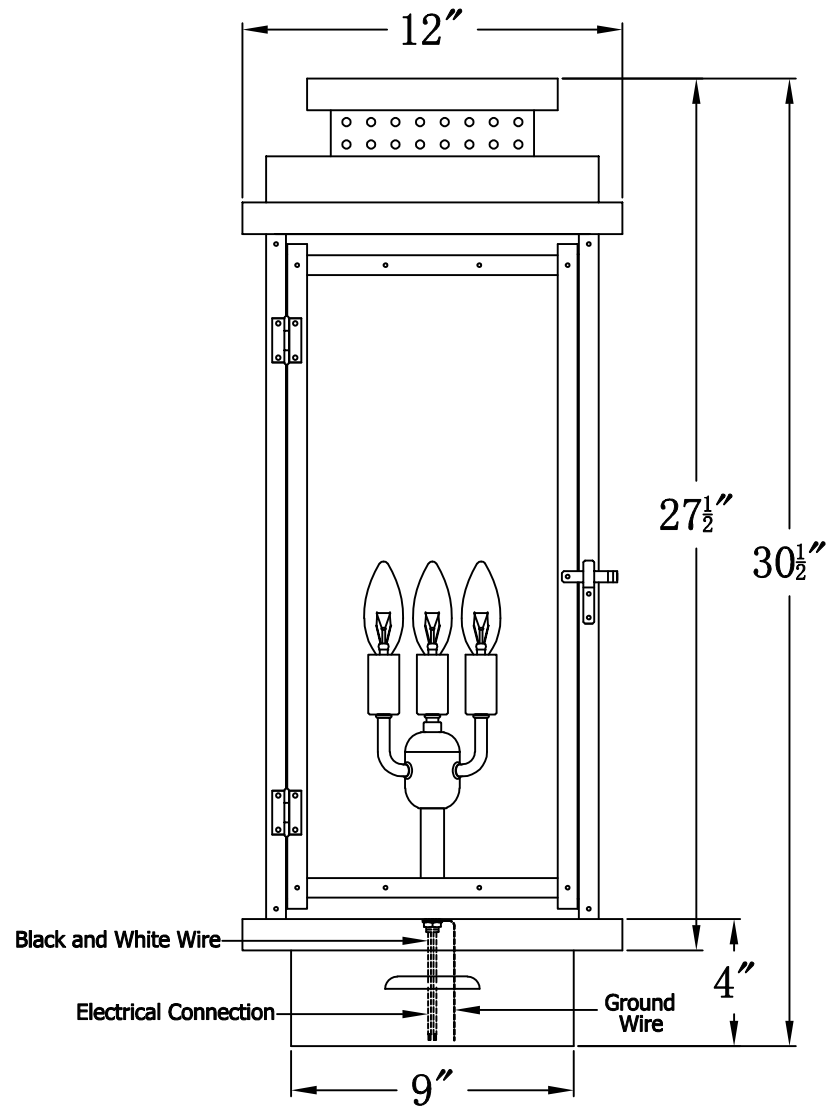

CONTEMPO 31 Electric With Copper Pier Mount
(CO-31E CPM-6)

The CopperSmith

Product Description	Drawing Description	9152 Hard Drive
Sockets:3-E12 Candelabra	REV:A/0	Foley Alabama 36536
Watts:3-60W	Date:03/07/2022	SKU Number:CO-31E
	Drawing by:Jason Huang	Product Name:Contempo 31 Electric