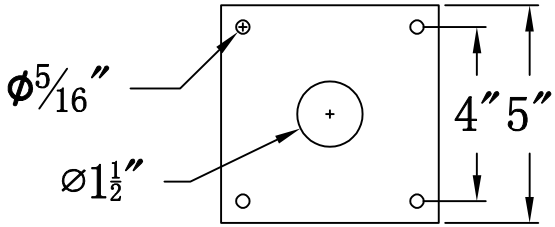

**HYLAND 15 Electric With Grand Post Fitter
And Pier Mount Adapter (HL-15E GPF3/PFA)**

Top View of PFA

| The CopperSmith | | |
|---------------------------------|-------------------------------|--|
| Product Description | Drawing Description | <u>9152 Hard Drive</u> |
| Sockets:2-E12 Candelabra | REV:A/0 | <u>Foley Alabama 36536</u> |
| Watts:2-60W | Date:03/09/2022 | SKU Number:HL-15E |
| | Drawing by:Jason Huang | Product Name:Hyland 15 Electric |