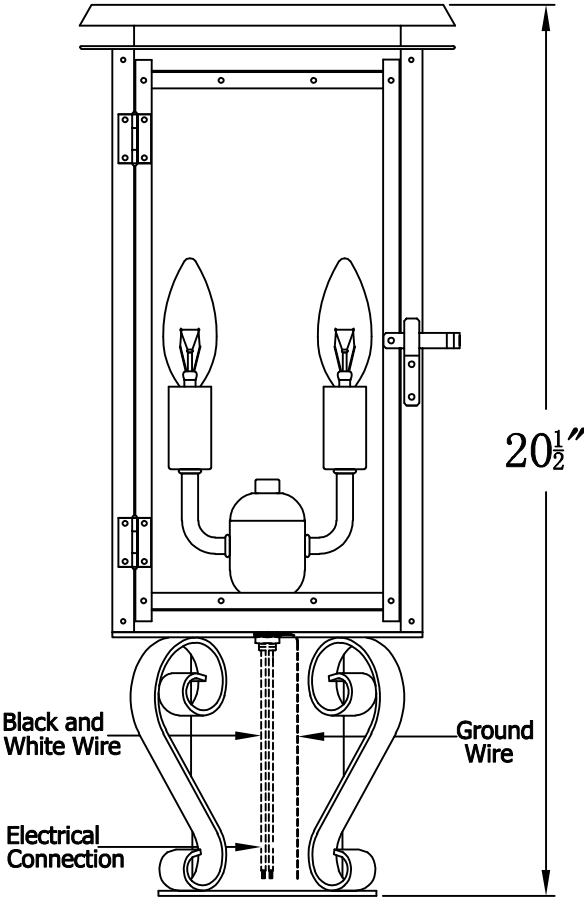

**HYLAND 15 Electric With Grand Post Fitter
And Pier Mount Adapter (HL-15E GPF3/PFA)**

Top View of PFA

| The CopperSmith | | |
|---------------------------------|-------------------------------|--|
| Product Description | Drawing Description | <u>9152 Hard Drive</u> |
| Sockets:2-E12 Candelabra | REV:A/0 | <u>Foley Alabama 36536</u> |
| Watts:2-60W | Date:03/09/2022 | SKU Number:HL-15E |
| | Drawing by:Jason Huang | Product Name:Hyland 15 Electric |