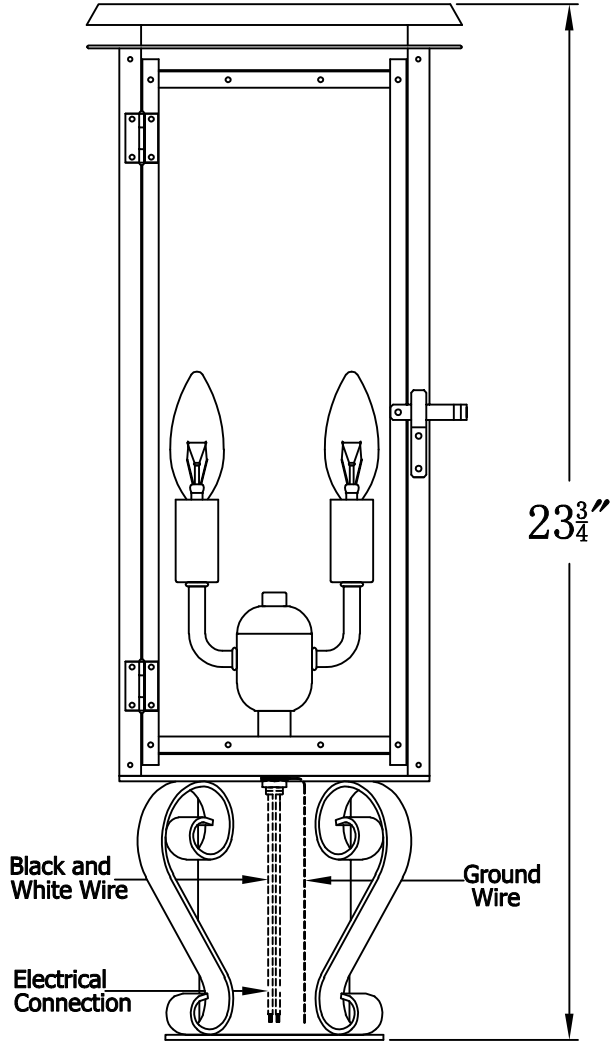

HYLAND 18 Electric With Grand Post Fitter And Pier Mount Adapter (HL-18E GPF3/PFA)

Top View of PFA

The CopperSmith		
Product Description	Drawing Description	9152 Hard Drive
Sockets:2-E12 Candelabra	REV:A/0	<u>Foley Alabama 36536</u>
Watts:2-60W	Date:03/10/2022	SKU Number:HL-18E
	Drawing by:Jason Huang	Product Name:Hyland 18 Electric