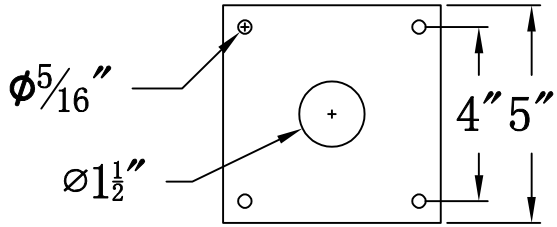

HYLAND 18 Electric With Grand Post Fitter And Pier Mount Adapter (HL-18E GPF3/PFA)

Top View of PFA

The CopperSmith		
Product Description	Drawing Description	9152 Hard Drive
Sockets:2-E12 Candelabra	REV:A/0	<u>Foley Alabama 36536</u>
Watts:2-60W	Date:03/10/2022	SKU Number:HL-18E
	Drawing by:Jason Huang	Product Name:Hyland 18 Electric