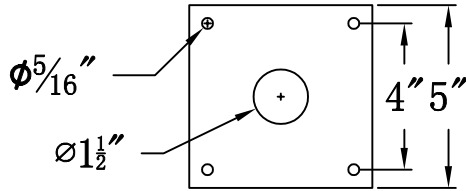

# HYLAND 21 Electric With Grand Post Fitter And Pier Mount Adapter (HL-21E GPF3/PFA)

Top View of PFA

<b>The CopperSmith</b>		
Product Description	Drawing Description	9152 Hard Drive
Sockets:2-E12 Candelabra	REV:A/0	Foley Alabama 36536
Watts:2-60W	Date:03/11/2022	SKU Number:HL-21E
	Drawing by:Jason Huang	Product Name:Hyland 21 Electric