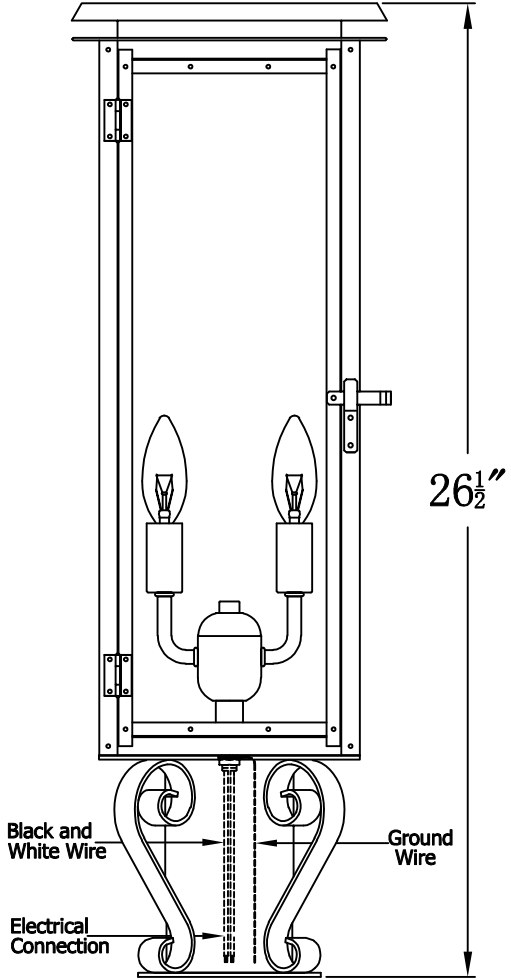

# HYLAND 21 Electric With Grand Post Fitter And Pier Mount Adapter (HL-21E GPF3/PFA)

Top View of PFA

<b>The CopperSmith</b>		
Product Description	Drawing Description	9152 Hard Drive
Sockets:2-E12 Candelabra	REV:A/0	Foley Alabama 36536
Watts:2-60W	Date:03/11/2022	SKU Number:HL-21E
	Drawing by:Jason Huang	Product Name:Hyland 21 Electric