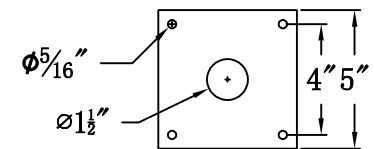

HYLAND 30 Electric With Grand Post Fitter And Pier Mount Adapter (HL-30E GPF3/PFA)

Top View of PFA

The CopperSmith

Product Description	Drawing Description	9152 Hard Drive
Sockets:3-E12 Candelabra	REV:A/0	Foley Alabama 36536
Watts:3-60W	Date:03/12/2022	SKU Number:HL-30E
	Drawing by:Jason Huang	Product Name:Hyland 30 Electric