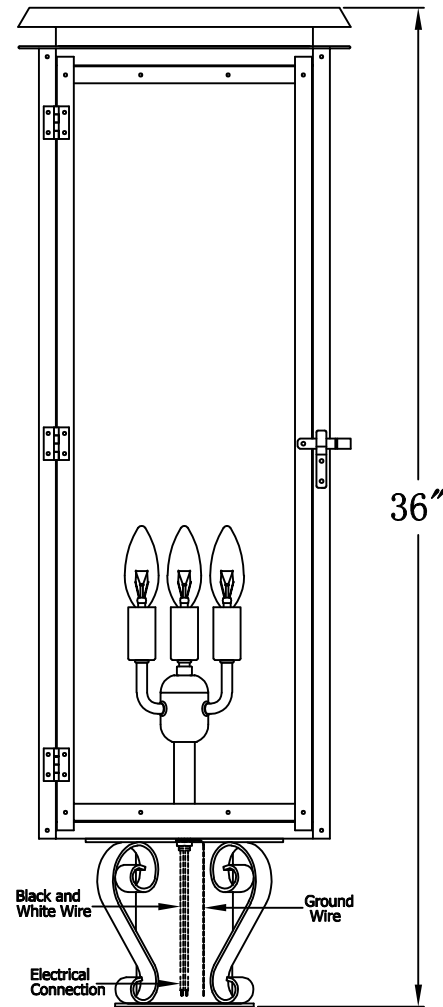

HYLAND 30 Electric With Grand Post Fitter And Pier Mount Adapter (HL-30E GPF3/PFA)

Top View of PFA

The CopperSmith

Product Description	Drawing Description	9152 Hard Drive
Sockets:3-E12 Candelabra	REV:A/0	Foley Alabama 36536
Watts:3-60W	Date:03/12/2022	SKU Number:HL-30E
	Drawing by:Jason Huang	Product Name:Hyland 30 Electric