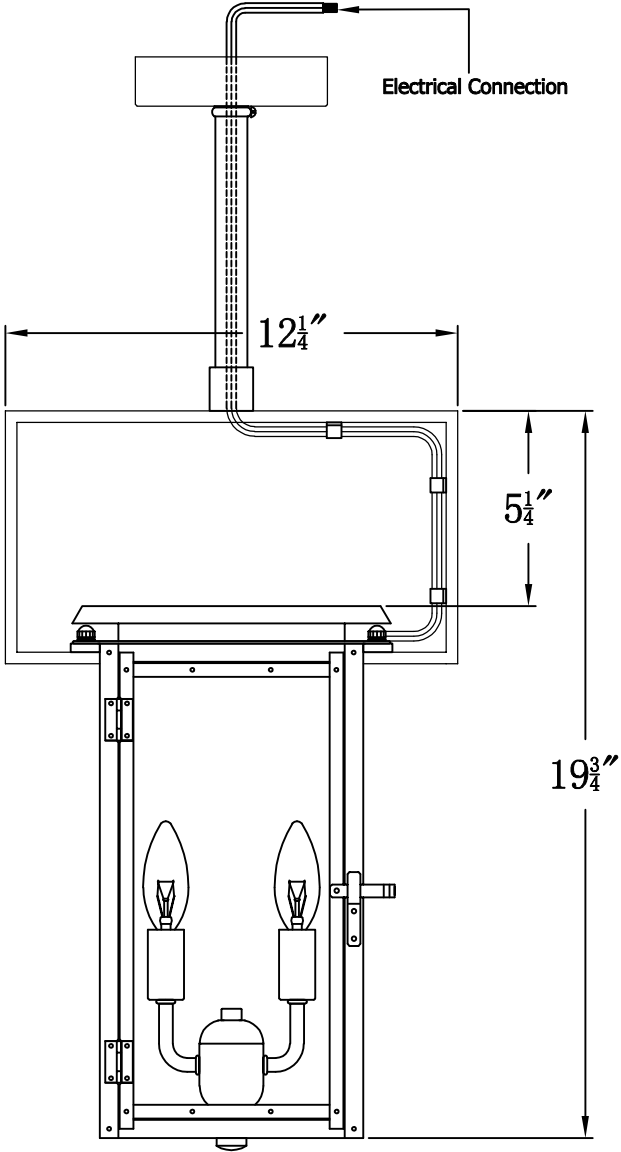

**HYLAND 15 Electric With Contemporary Yoke  
(HL-15E COY1)**

**The CopperSmith**

Product Description	Drawing Description	9152 Hard Drive
Sockets:2-E12 Candelabra	REV:A/0	Foley Alabama 36536
Watts:2-60W	Date:03/09/2022	SKU Number:HL-15E
	Drawing by:Jason Huang	Product Name:Hyland 15 Electric