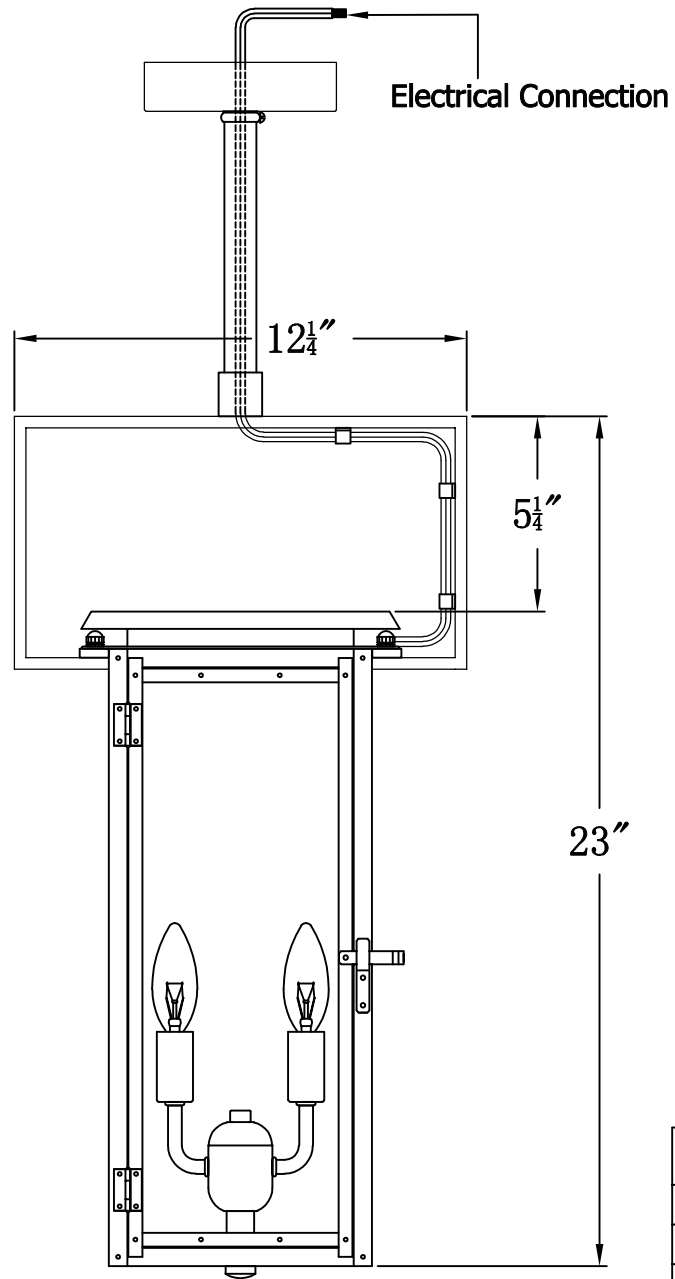

HYLAND 18 Electric With Contemporary Yoke (HL-18E COY1)

The CopperSmith		
Product Description	Drawing Description	9152 Hard Drive
Sockets:2-E12 Candelabra	REV:A/0	Foley Alabama 36536
Watts:2-60W	Date:03/10/2022	SKU Number:HL-18E
	Drawing by:Jason Huang	Product Name:Hyland 18 Electric